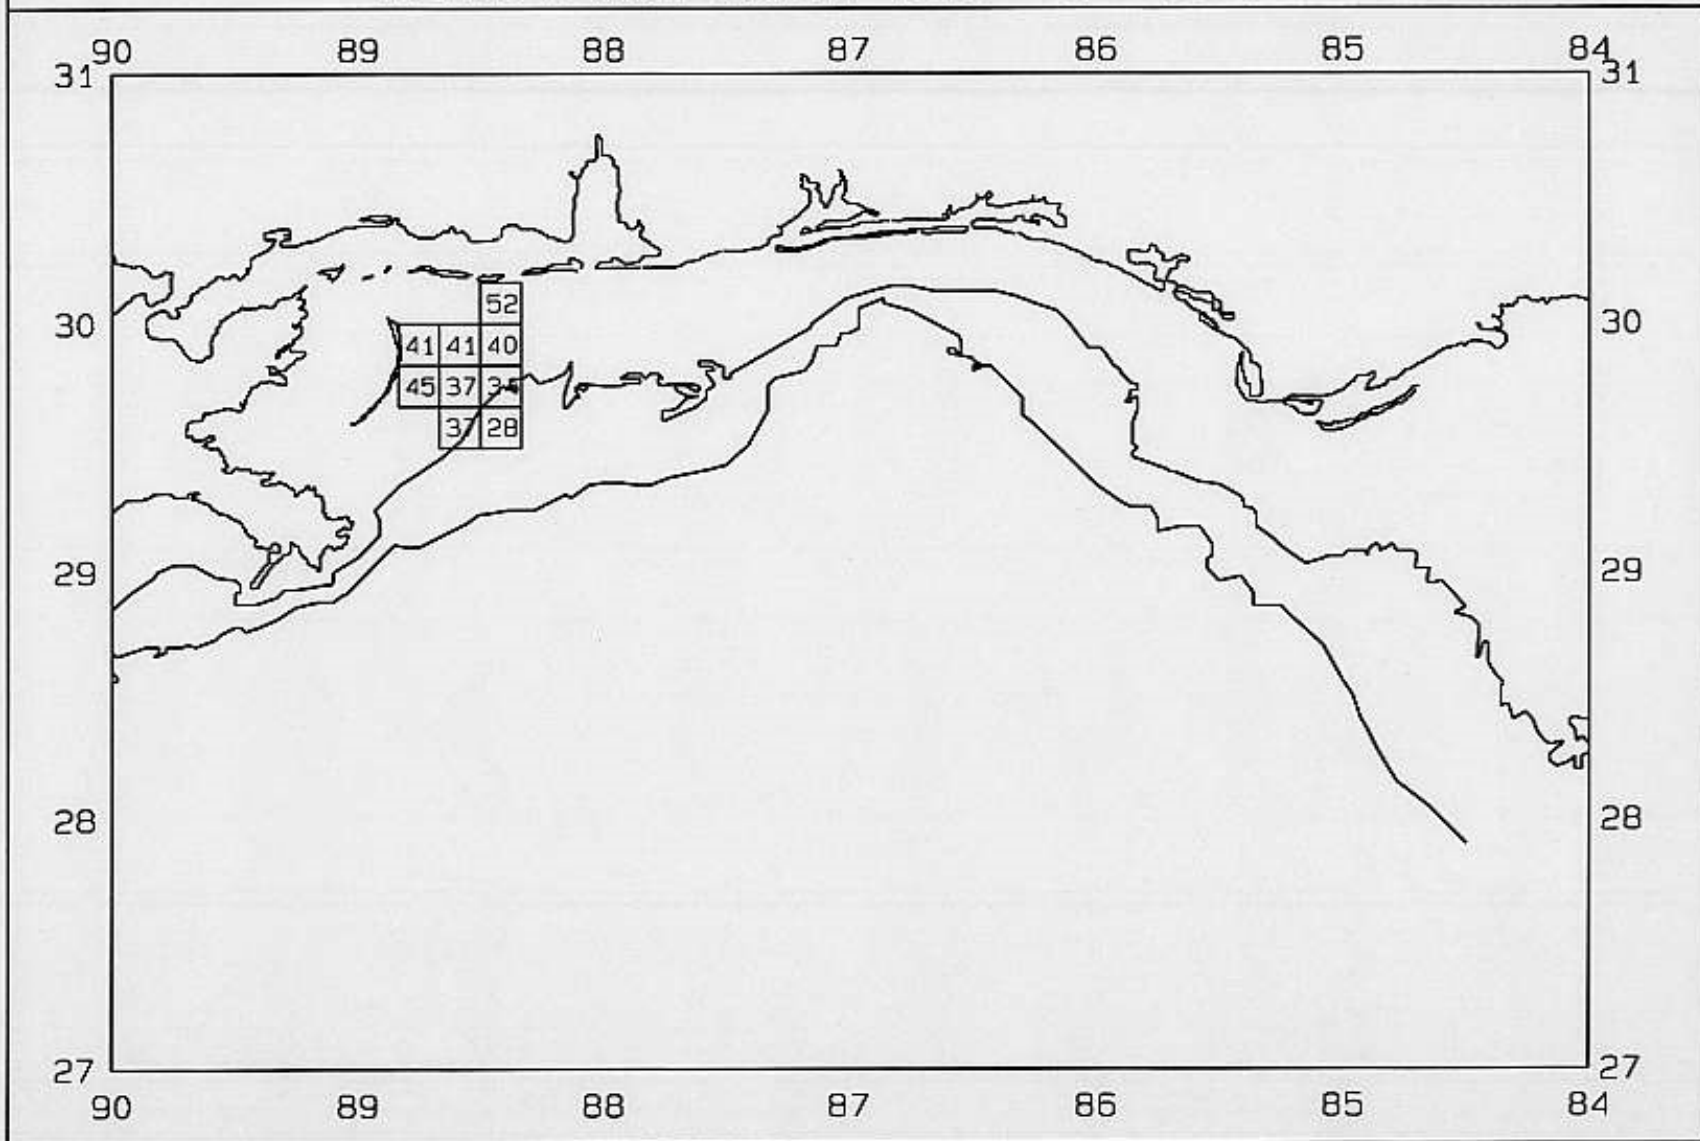

SEAMAP 2000

SAMPLING DATES FROM 06/24/00 TO 06/26/00

SEAMAP 2000

SAMPLING DATES FROM 06/24/00 TO 06/26/00

AVERAGE BROWN SHRIMP CATCH IN POUNDS/HOUR

SEAMAP 2000

SAMPLING DATES FROM 06/24/00 TO 06/26/00

AVERAGE BROWN SHRIMP COUNT PER POUND