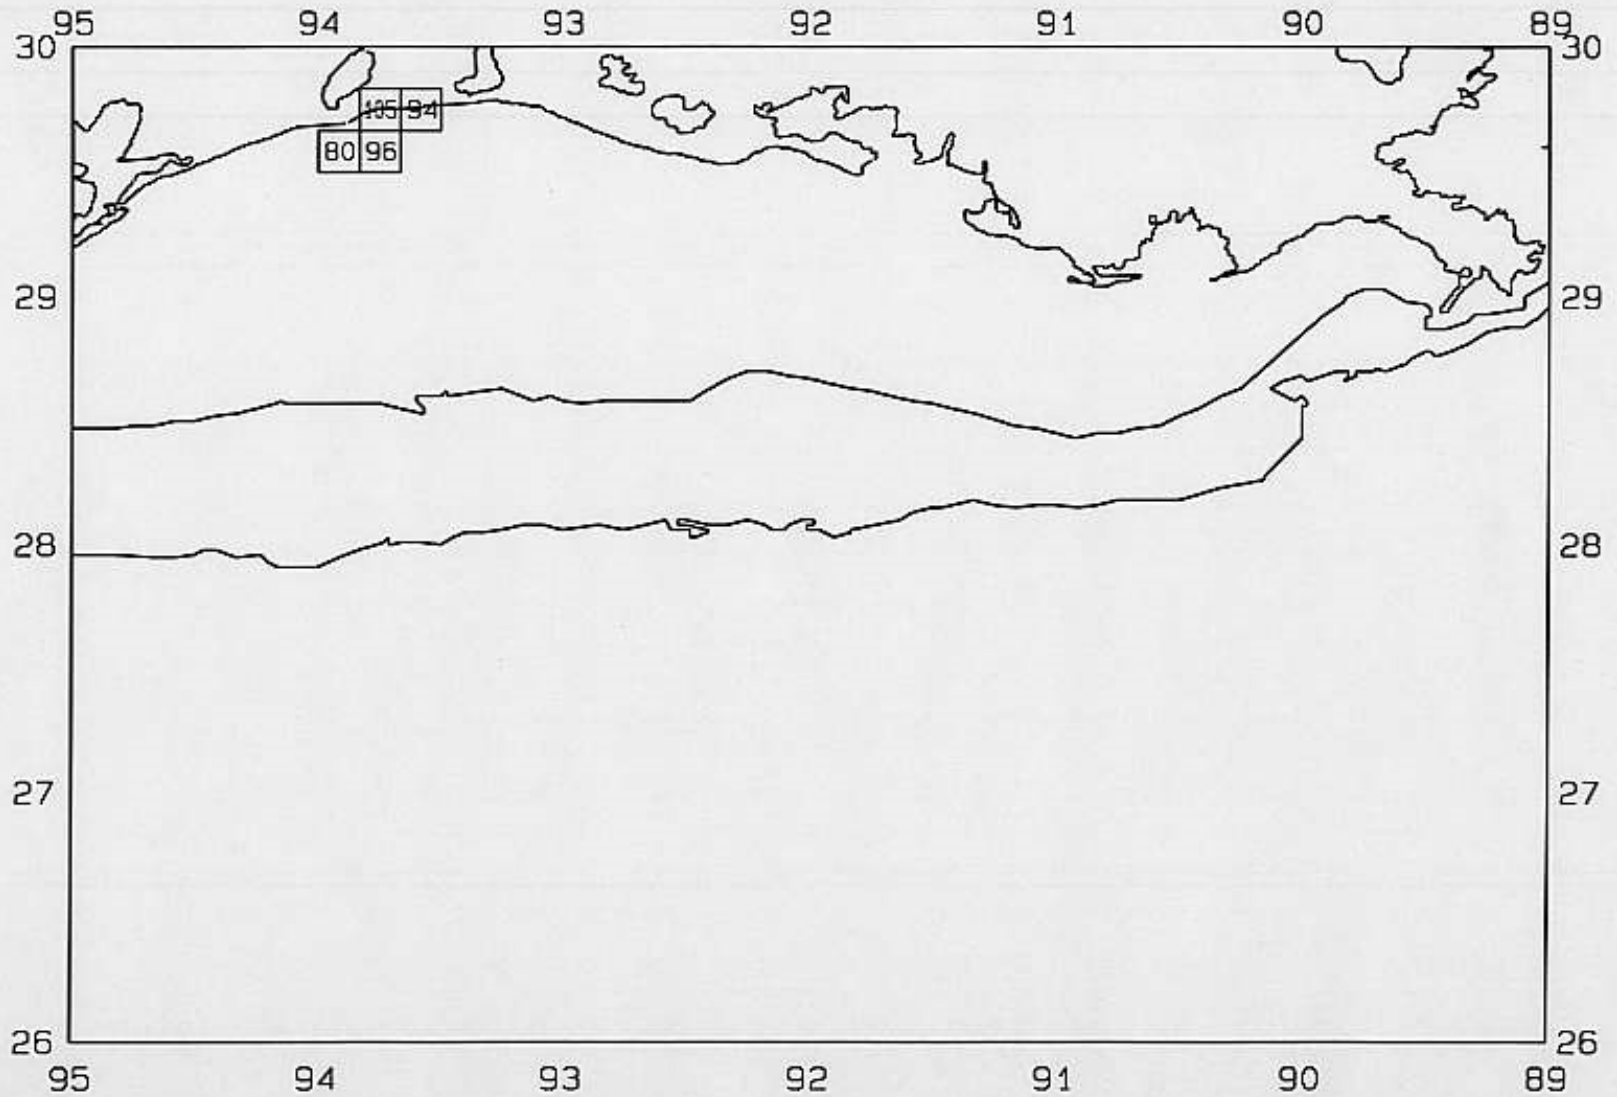

SEAMAP 2000

SAMPLING DATES FROM 06/19/00 TO 06/23/00

AVERAGE BROWN SHRIMP COUNT PER POUND