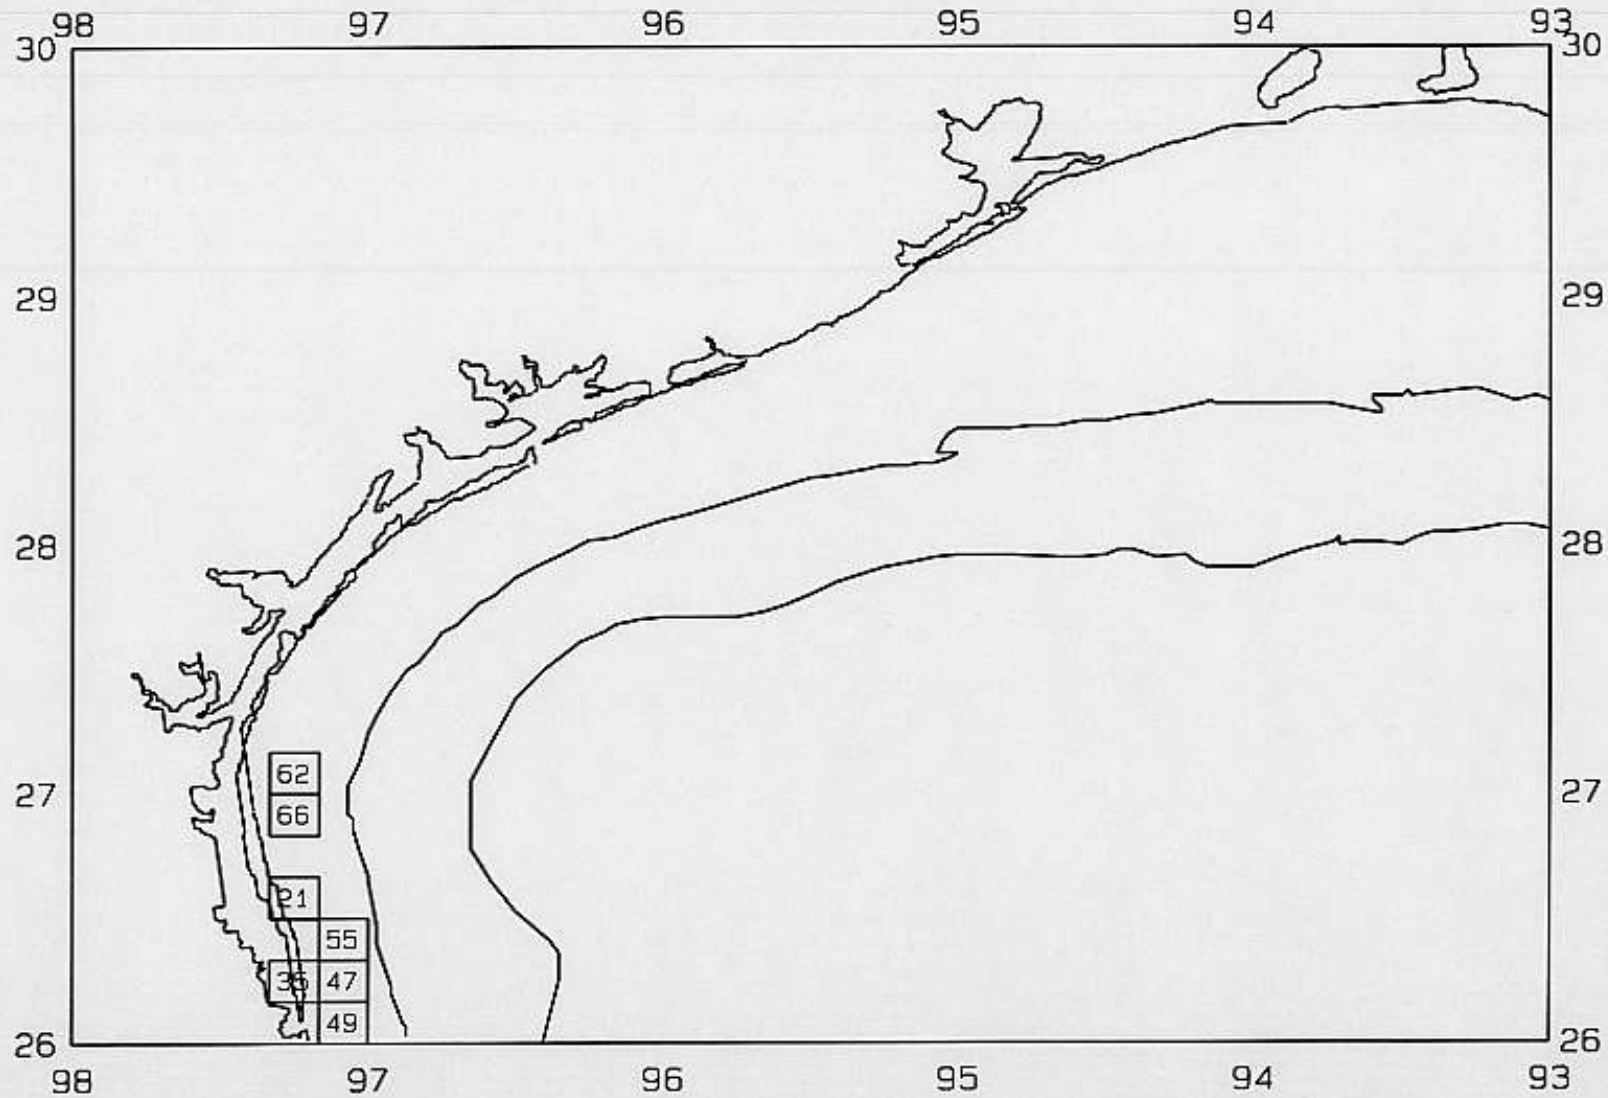

SEAMAP 2000
SAMPLING DATES FROM 06/20/00 TO 06/27/00
AVERAGE PINK SHRIMP COUNT PER POUND