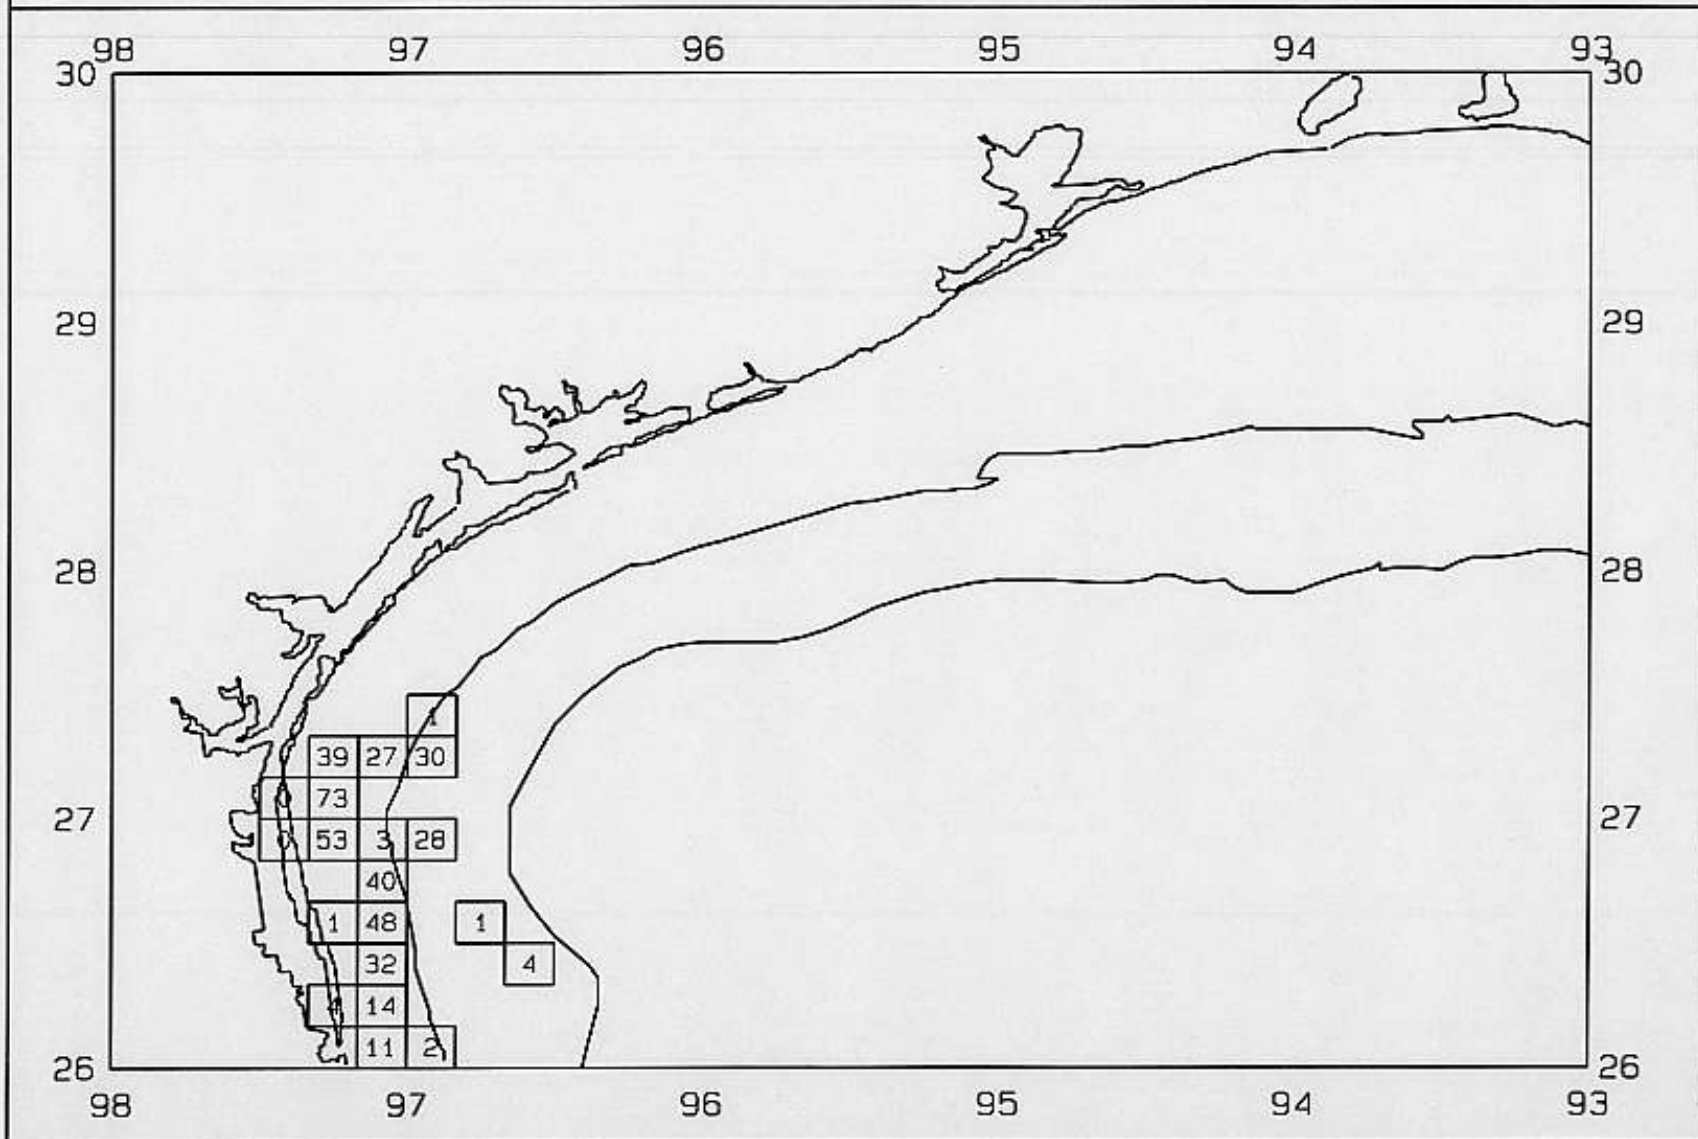

SEAMAP 2000

SAMPLING DATES FROM 06/20/00 TO 06/27/00

AVERAGE BROWN SHRIMP CATCH IN POUNDS/HOUR