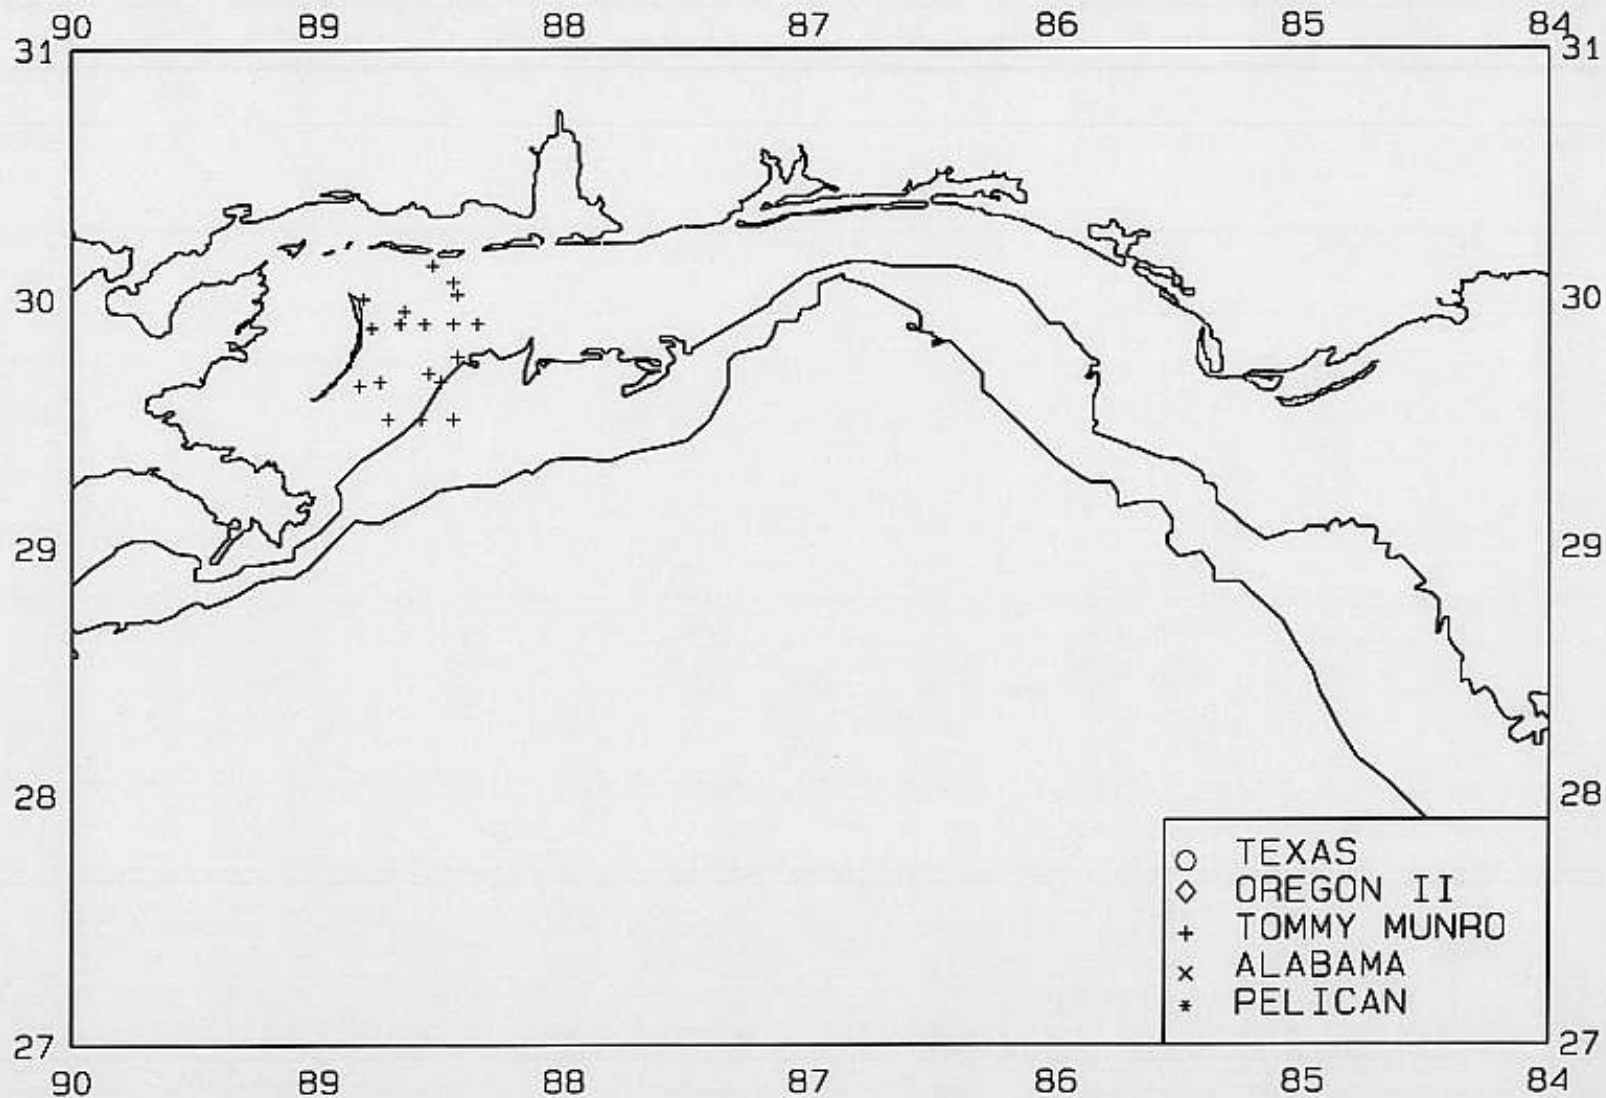

SEAMAP 2000

SAMPLING DATES FROM 06/24/00 TO 06/26/00

SEAMAP 2000

SAMPLING DATES FROM 06/24/00 TO 06/26/00

AVERAGE BROWN SHRIMP CATCH IN POUNDS/HOUR

SEAMAP 2000

SAMPLING DATES FROM 06/24/00 TO 06/26/00

AVERAGE BROWN SHRIMP COUNT PER POUND