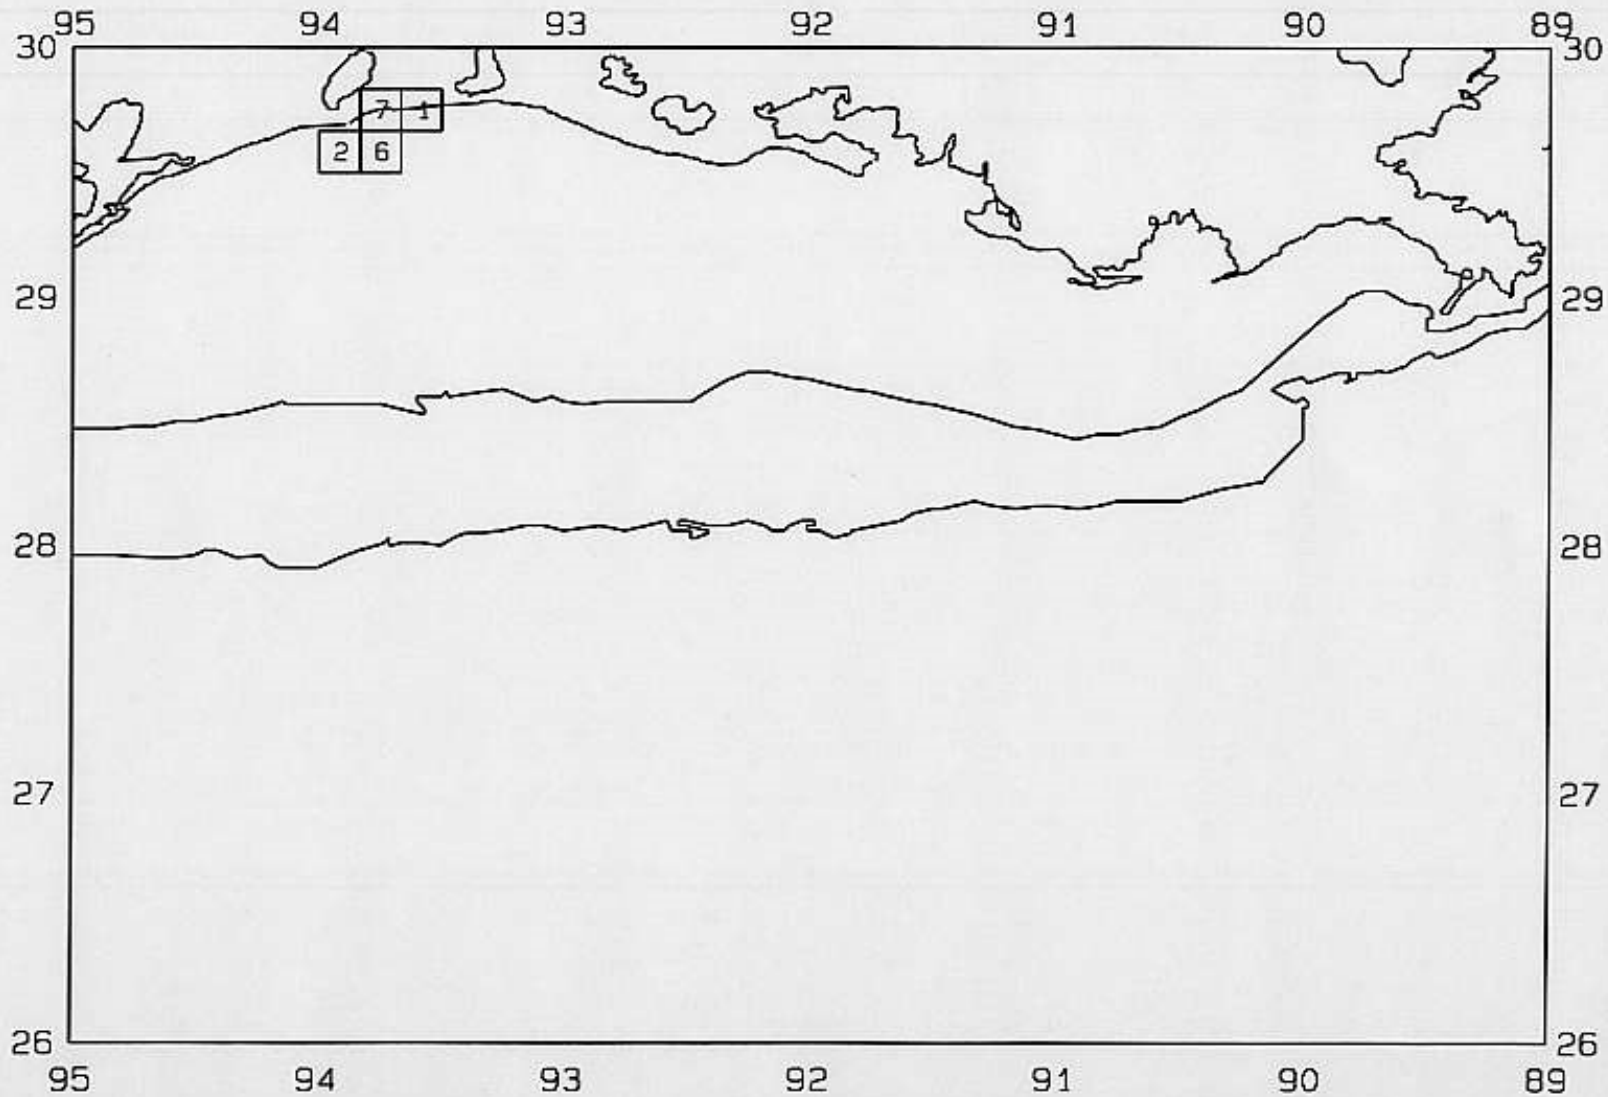

SEAMAP 2000

SAMPLING DATES FROM 06/19/00 TO 06/23/00

AVERAGE BROWN SHRIMP CATCH IN POUNDS/HOUR