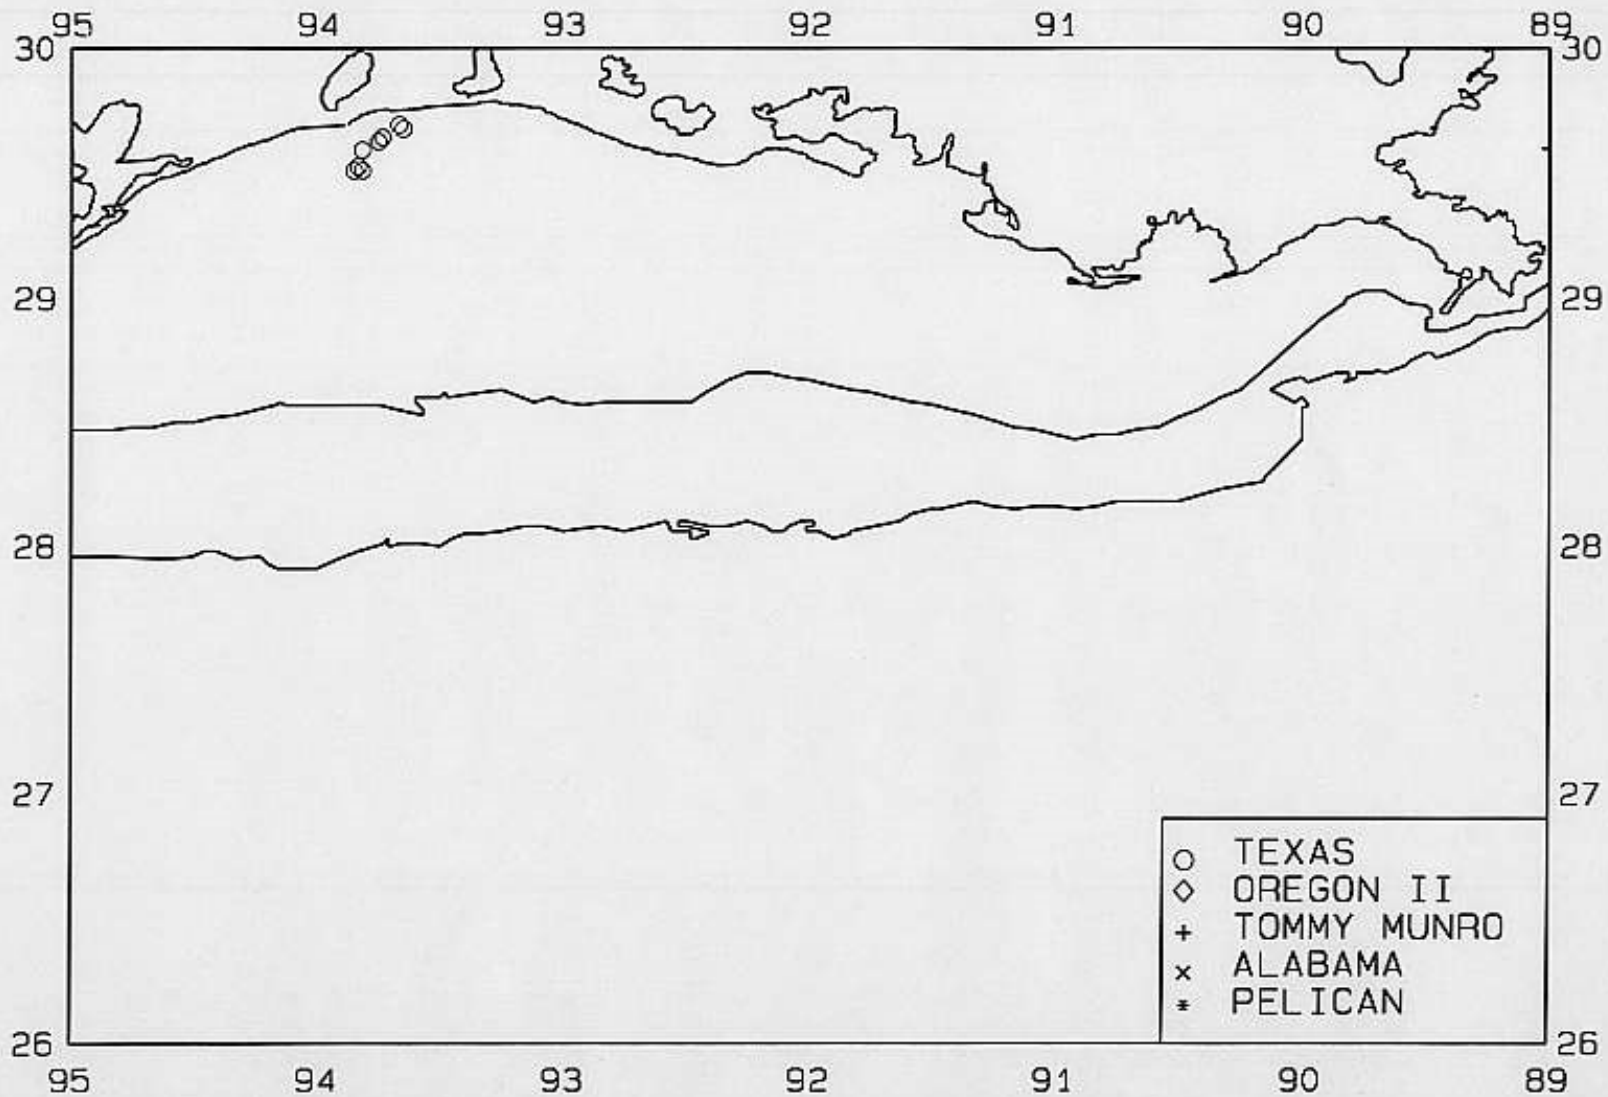

AVERAGE PINK SHRIMP COUNT PER POUND

SEAMAP 2000

SAMPLING DATES FROM 06/24/00 TO 06/26/00

AVERAGE FINFISH CATCH IN POUNDS/HOUR/10

SEAMAP 2000

SAMPLING DATES FROM 06/19/00 TO 06/23/00

SEAMAP 2000

SAMPLING DATES FROM 06/19/00 TO 06/23/00