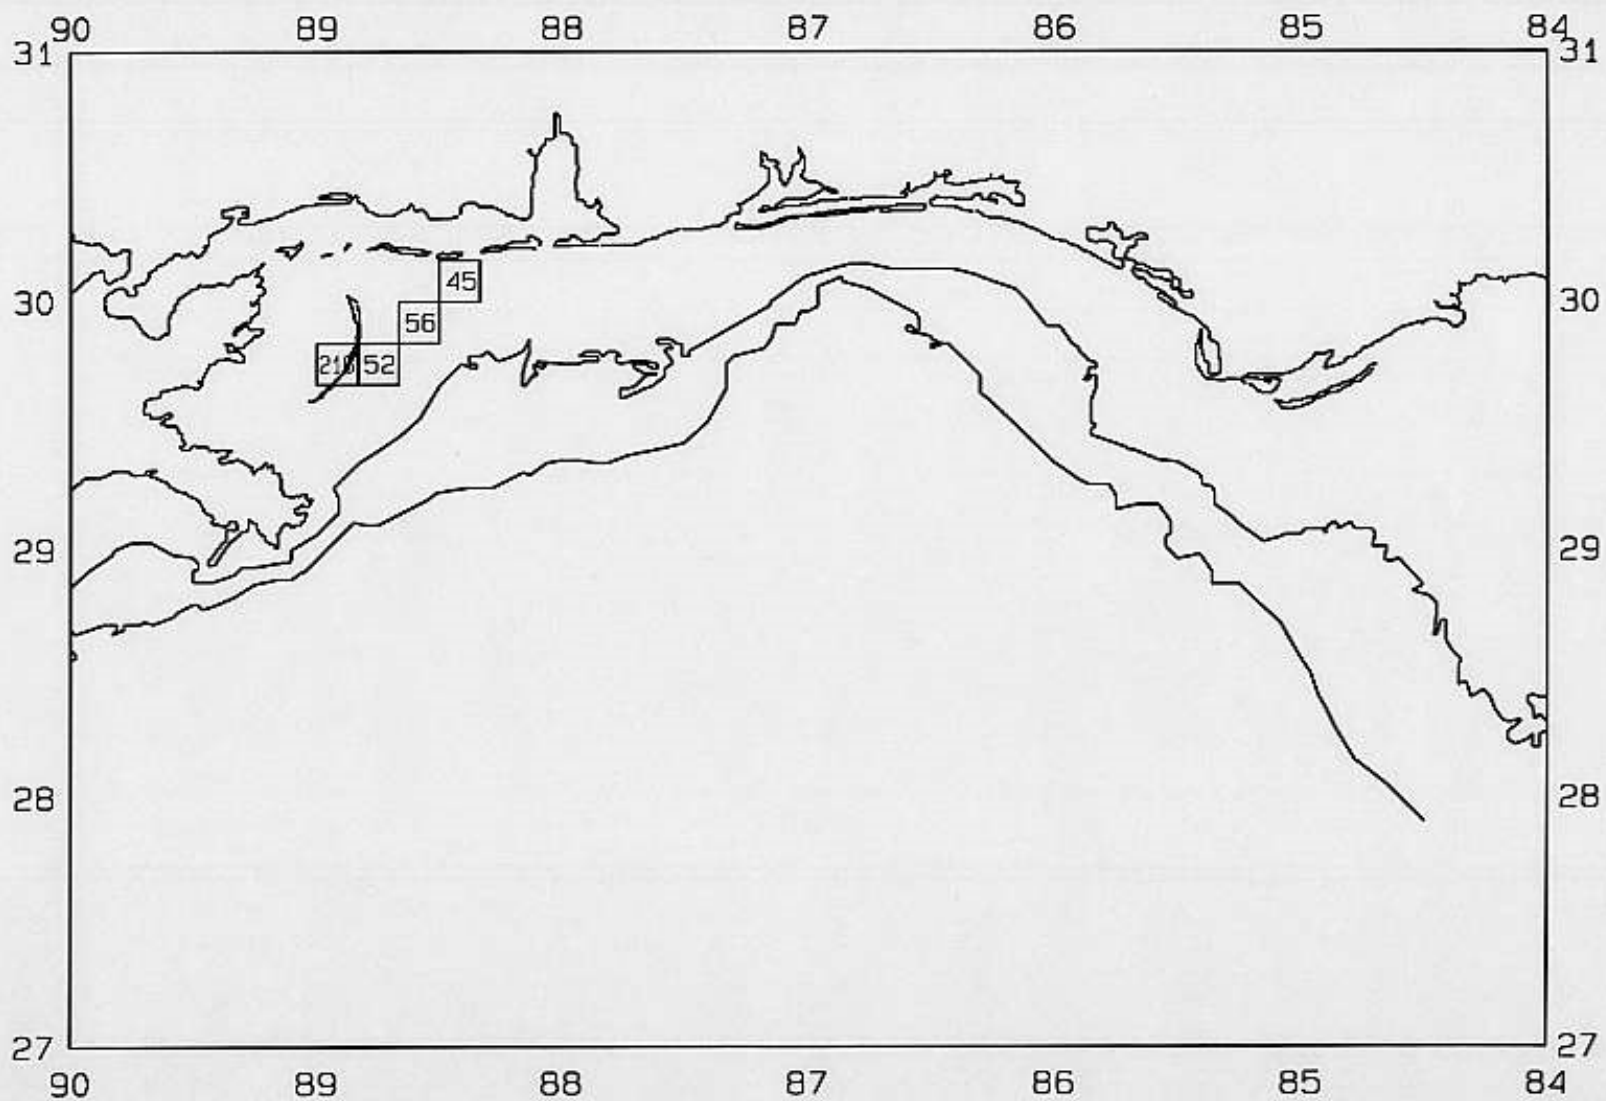

SEAMAP 2000

SAMPLING DATES FROM 06/24/00 TO 06/26/00

AVERAGE PINK SHRIMP COUNT PER POUND