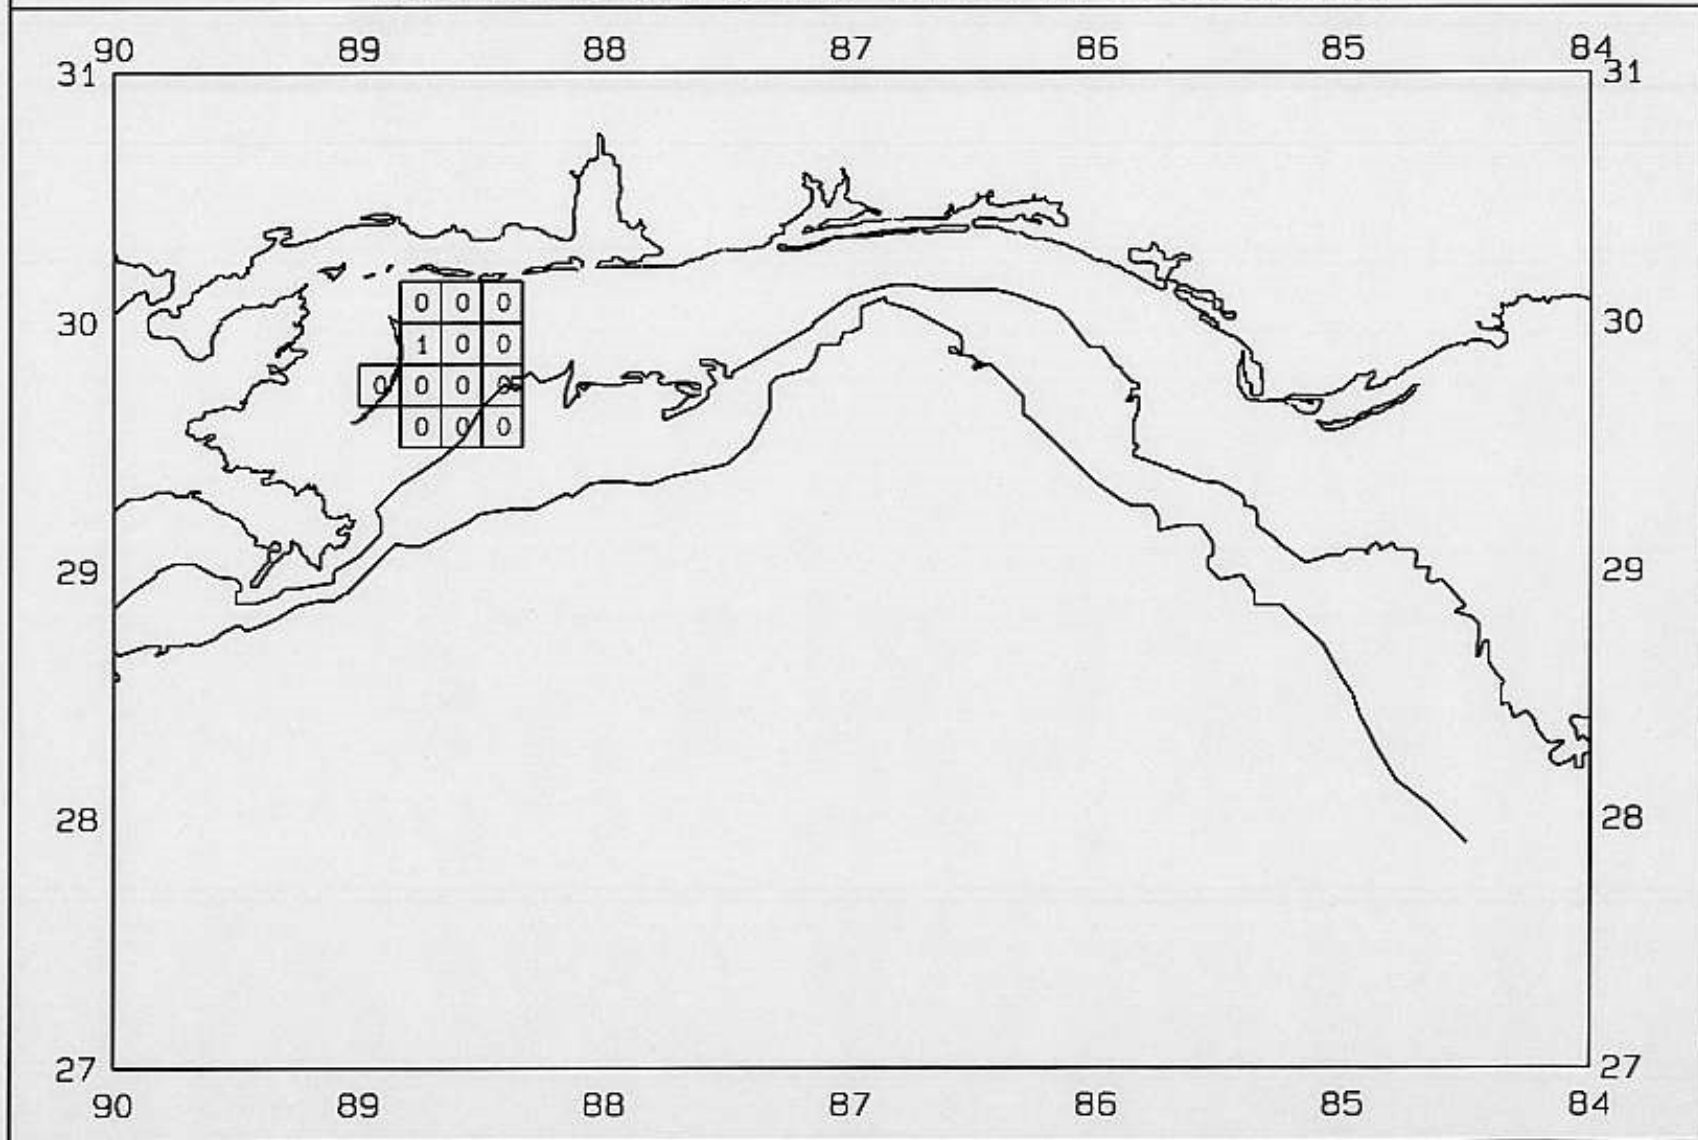

SEAMAP 2000

SAMPLING DATES FROM 06/24/00 TO 06/26/00

AVERAGE WHITE SHRIMP CATCH IN POUNDS/HOUR