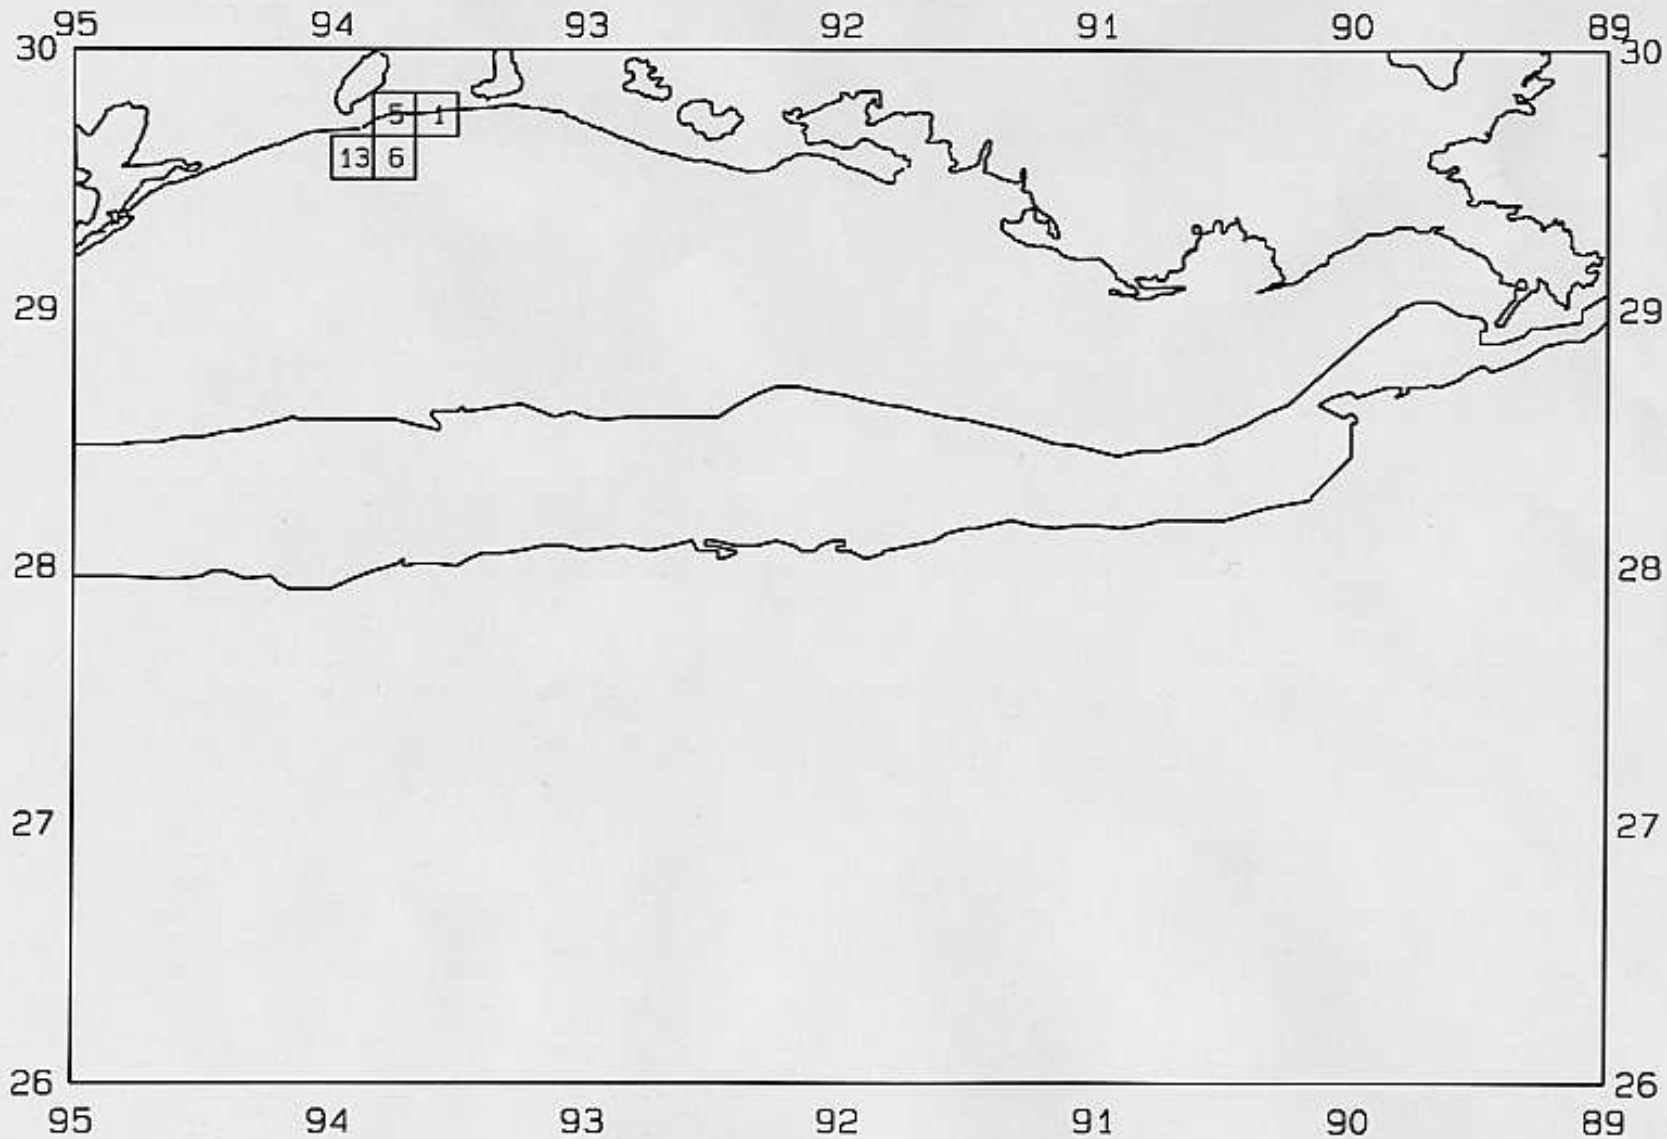

SEAMAP 2000

SAMPLING DATES FROM 06/19/00 TO 06/23/00

AVERAGE WHITE SHRIMP COUNT PER POUND

SEAMAP 2000

SAMPLING DATES FROM 06/19/00 TO 06/23/00

AVERAGE FINFISH CATCH IN POUNDS/HOUR/10

SEAMAP 2000

SAMPLING DATES FROM 06/20/00 TO 06/27/00