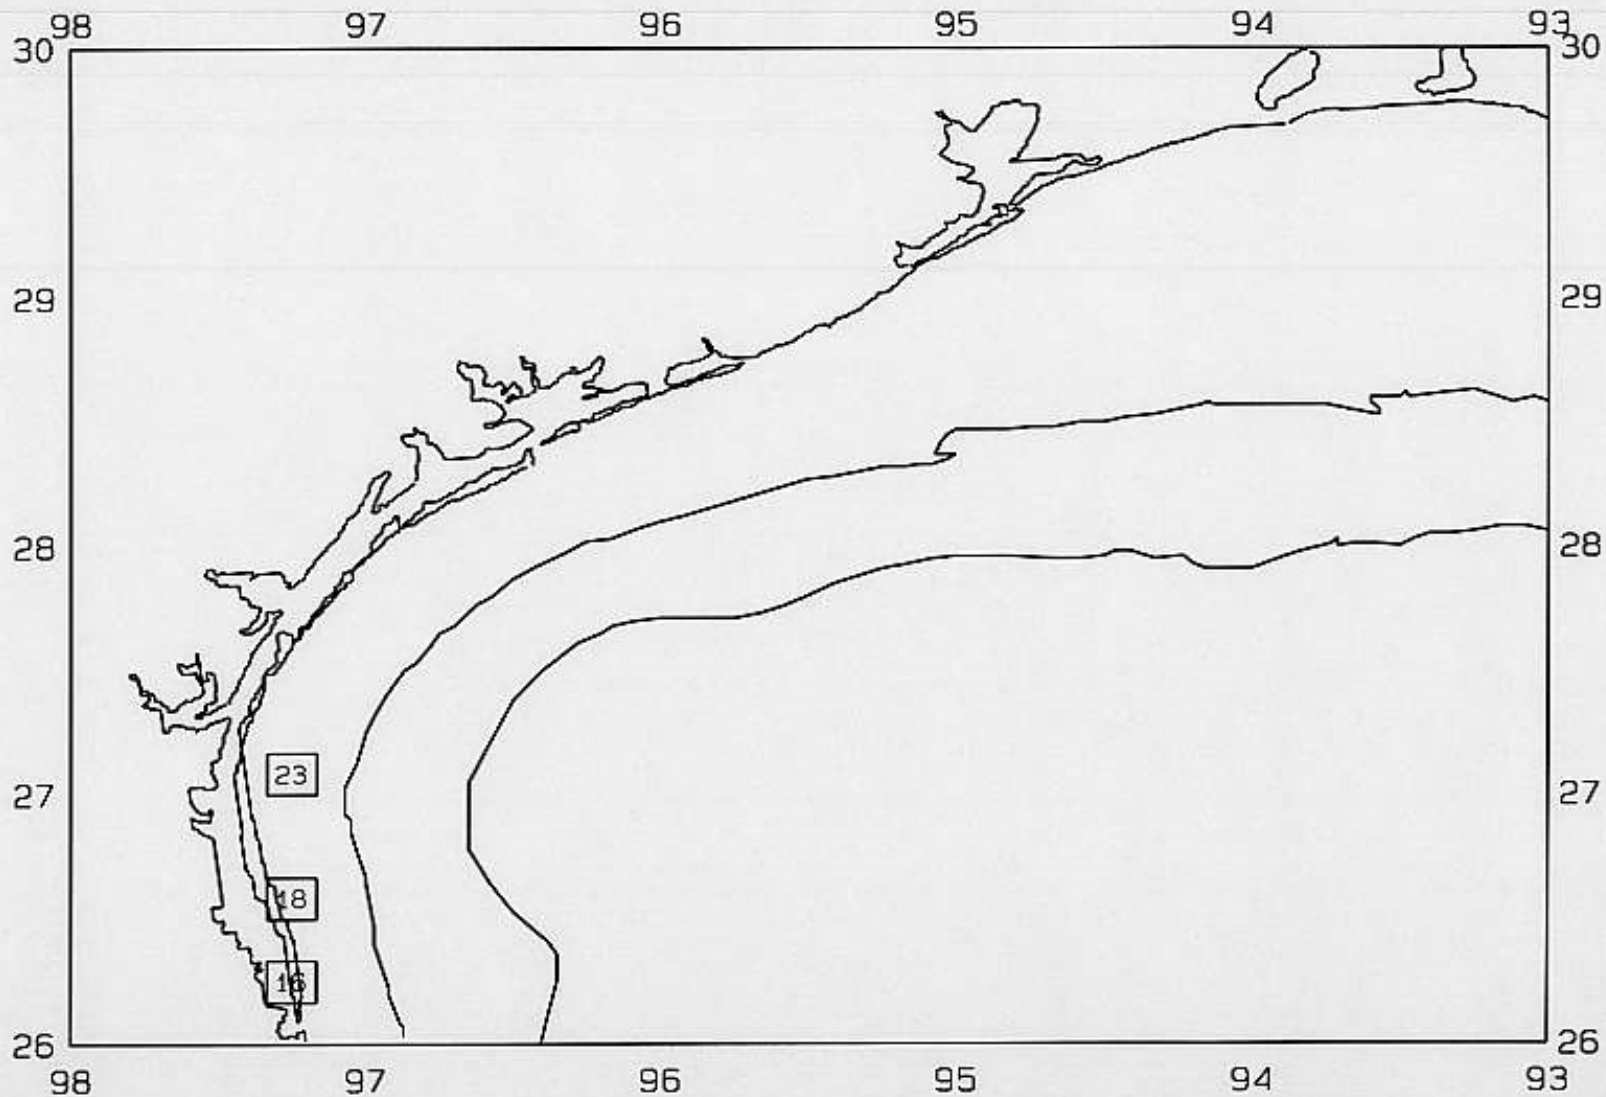

SEAMAP 2000

SAMPLING DATES FROM 06/20/00 TO 06/27/00

AVERAGE WHITE SHRIMP COUNT PER POUND