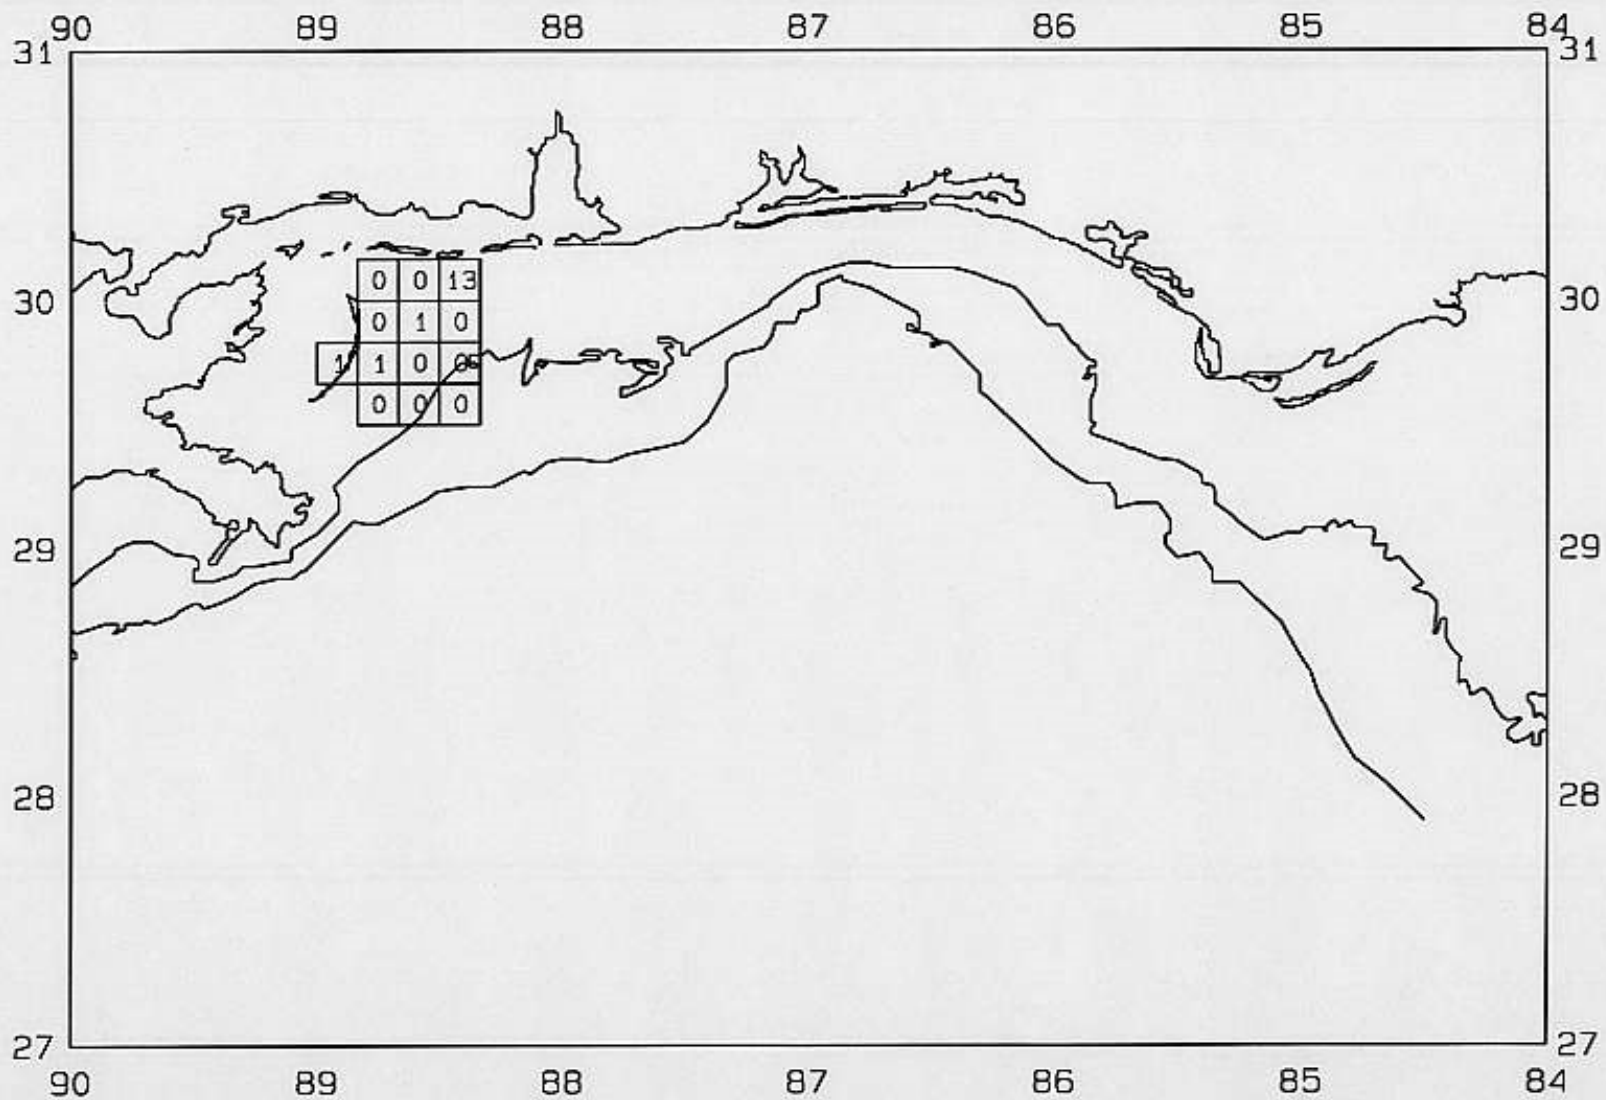

SEAMAP 2000

SAMPLING DATES FROM 06/24/00 TO 06/26/00

AVERAGE WHITE SHRIMP CATCH IN POUNDS/HOUR

SEAMAP 2000

SAMPLING DATES FROM 06/24/00 TO 06/26/00

AVERAGE PINK SHRIMP CATCH IN POUNDS/HOUR

SEAMAP 2000

SAMPLING DATES FROM 06/24/00 TO 06/26/00