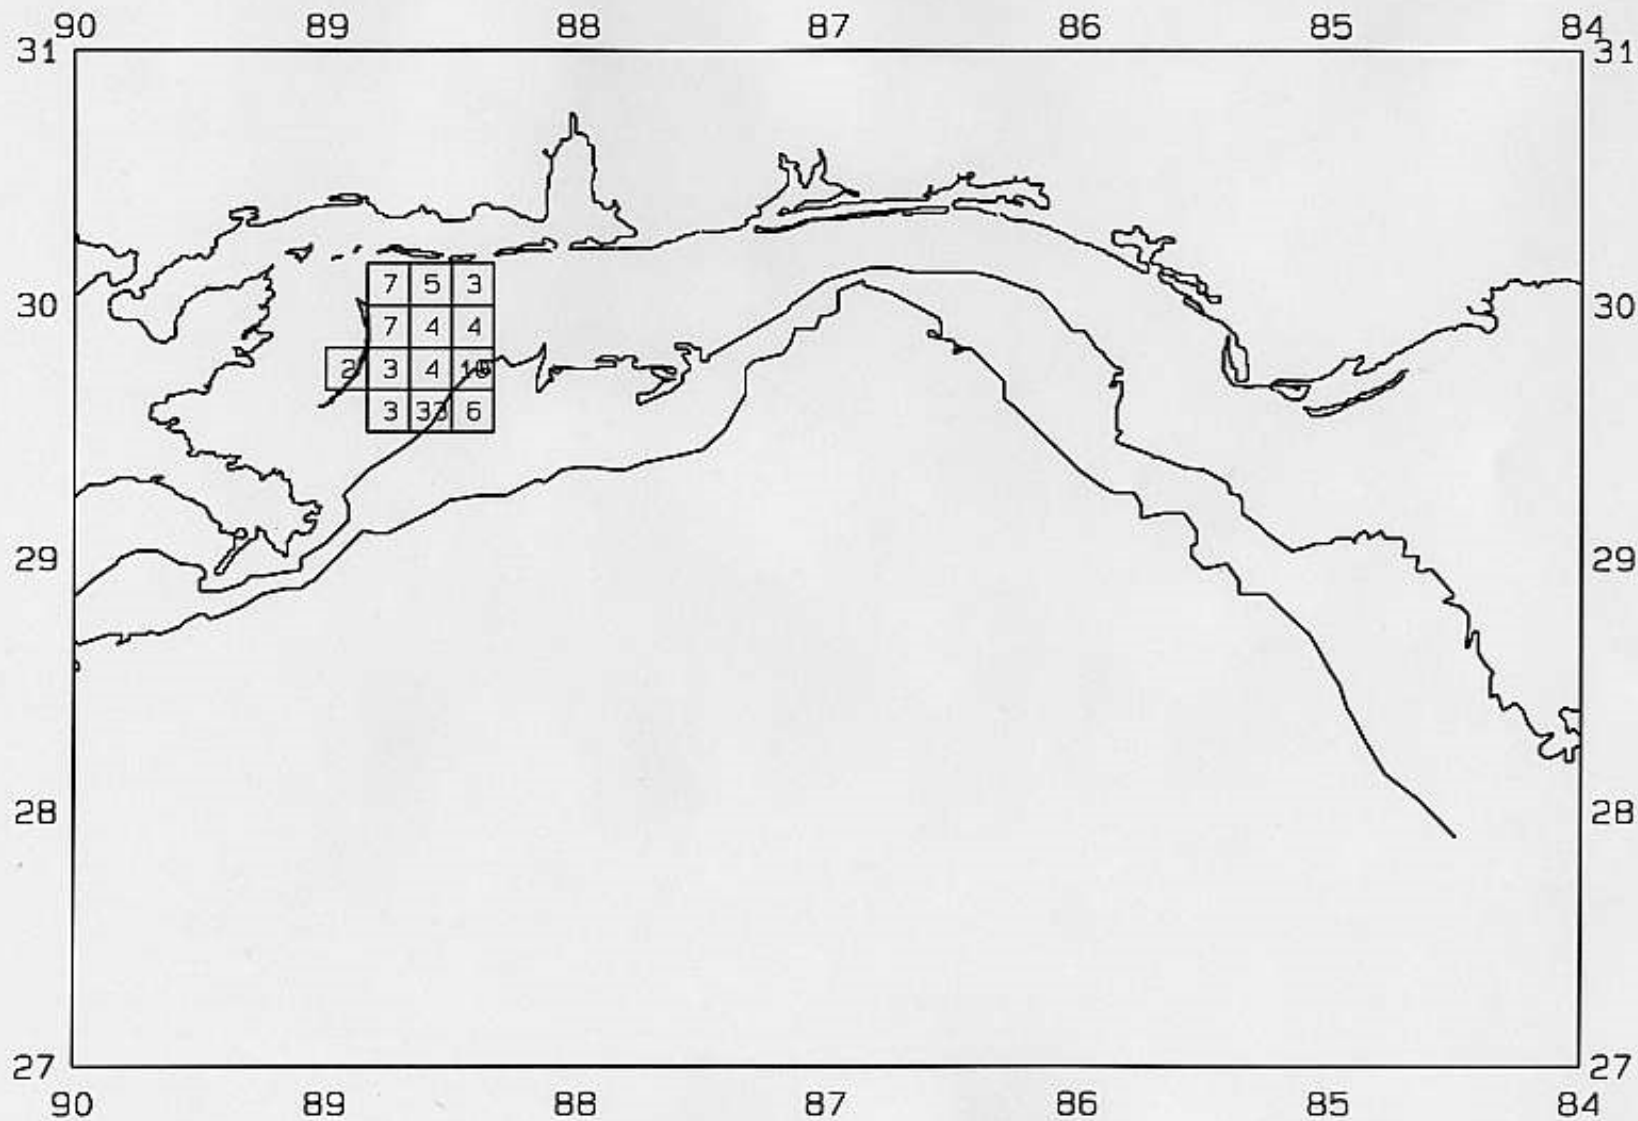

SEAMAP 2000

SAMPLING DATES FROM 06/24/00 TO 06/26/00

AVERAGE FINFISH CATCH IN POUNDS/HOUR/10