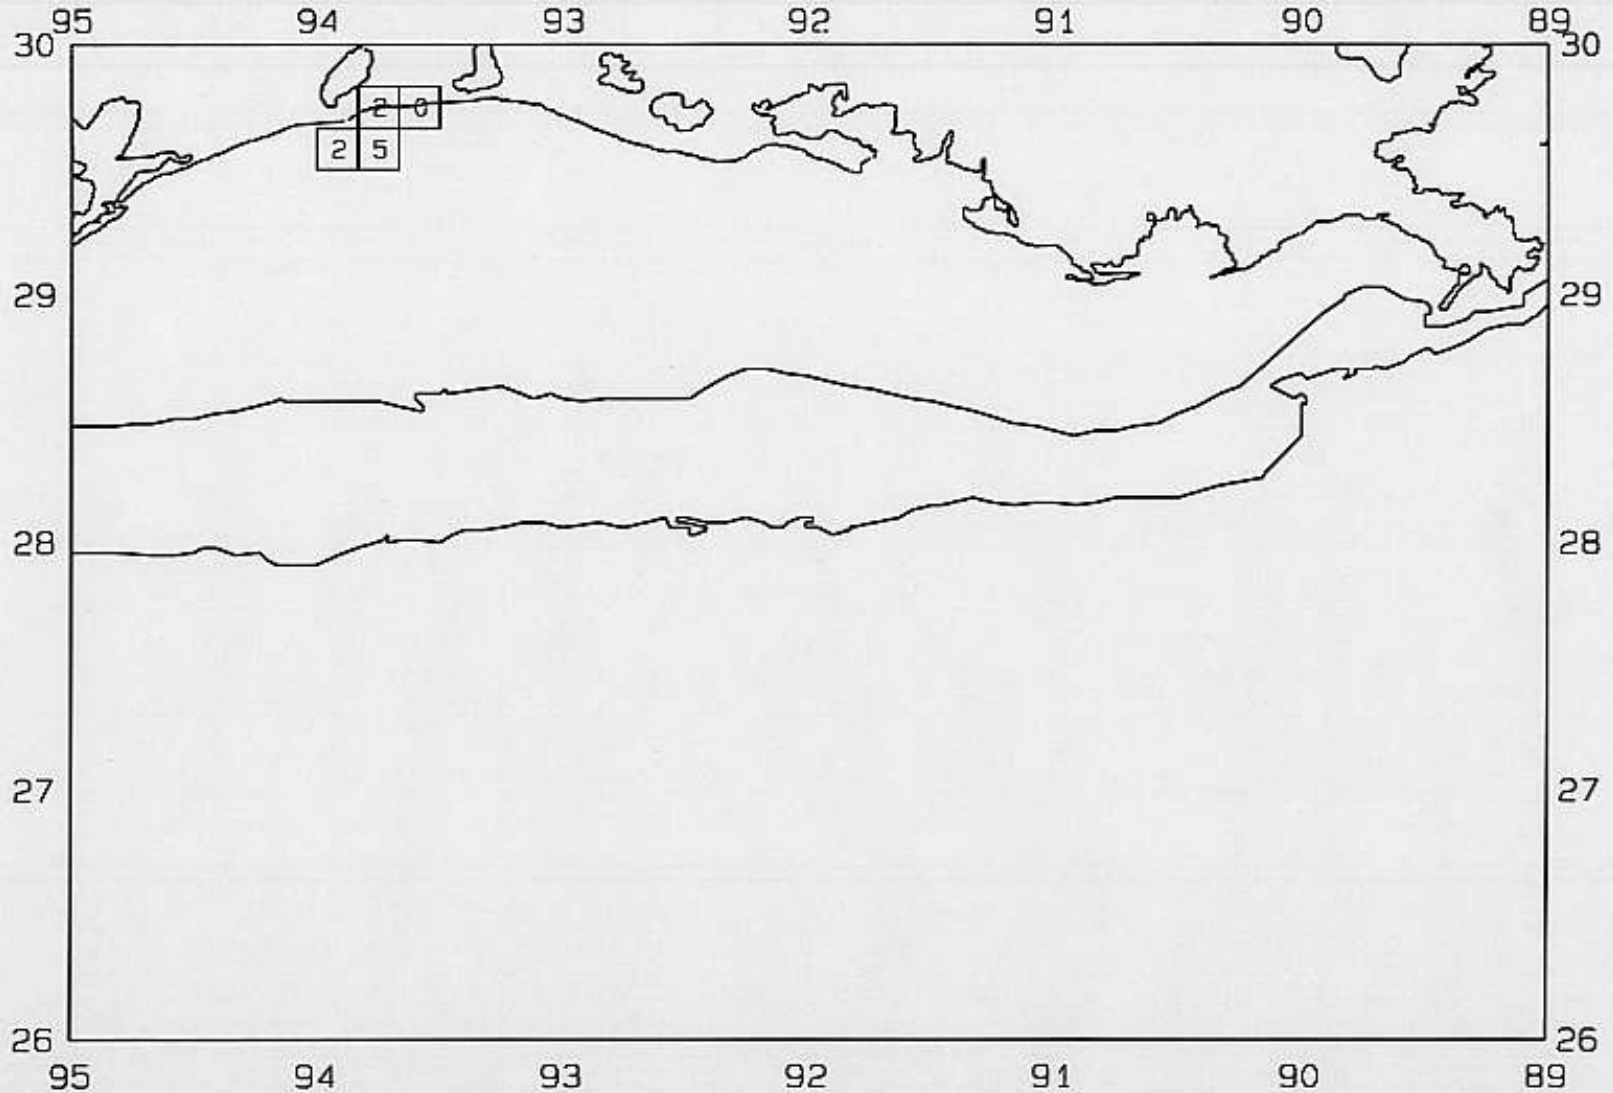

AVERAGE BROWN SHRIMP CATCH IN POUNDS/HOUR

SEAMAP 2000

SAMPLING DATES FROM 06/19/00 TO 06/23/00

AVERAGE BROWN SHRIMP COUNT PER POUND

SEAMAP 2000

SAMPLING DATES FROM 06/19/00 TO 06/23/00

AVERAGE WHITE SHRIMP CATCH IN POUNDS/HOUR