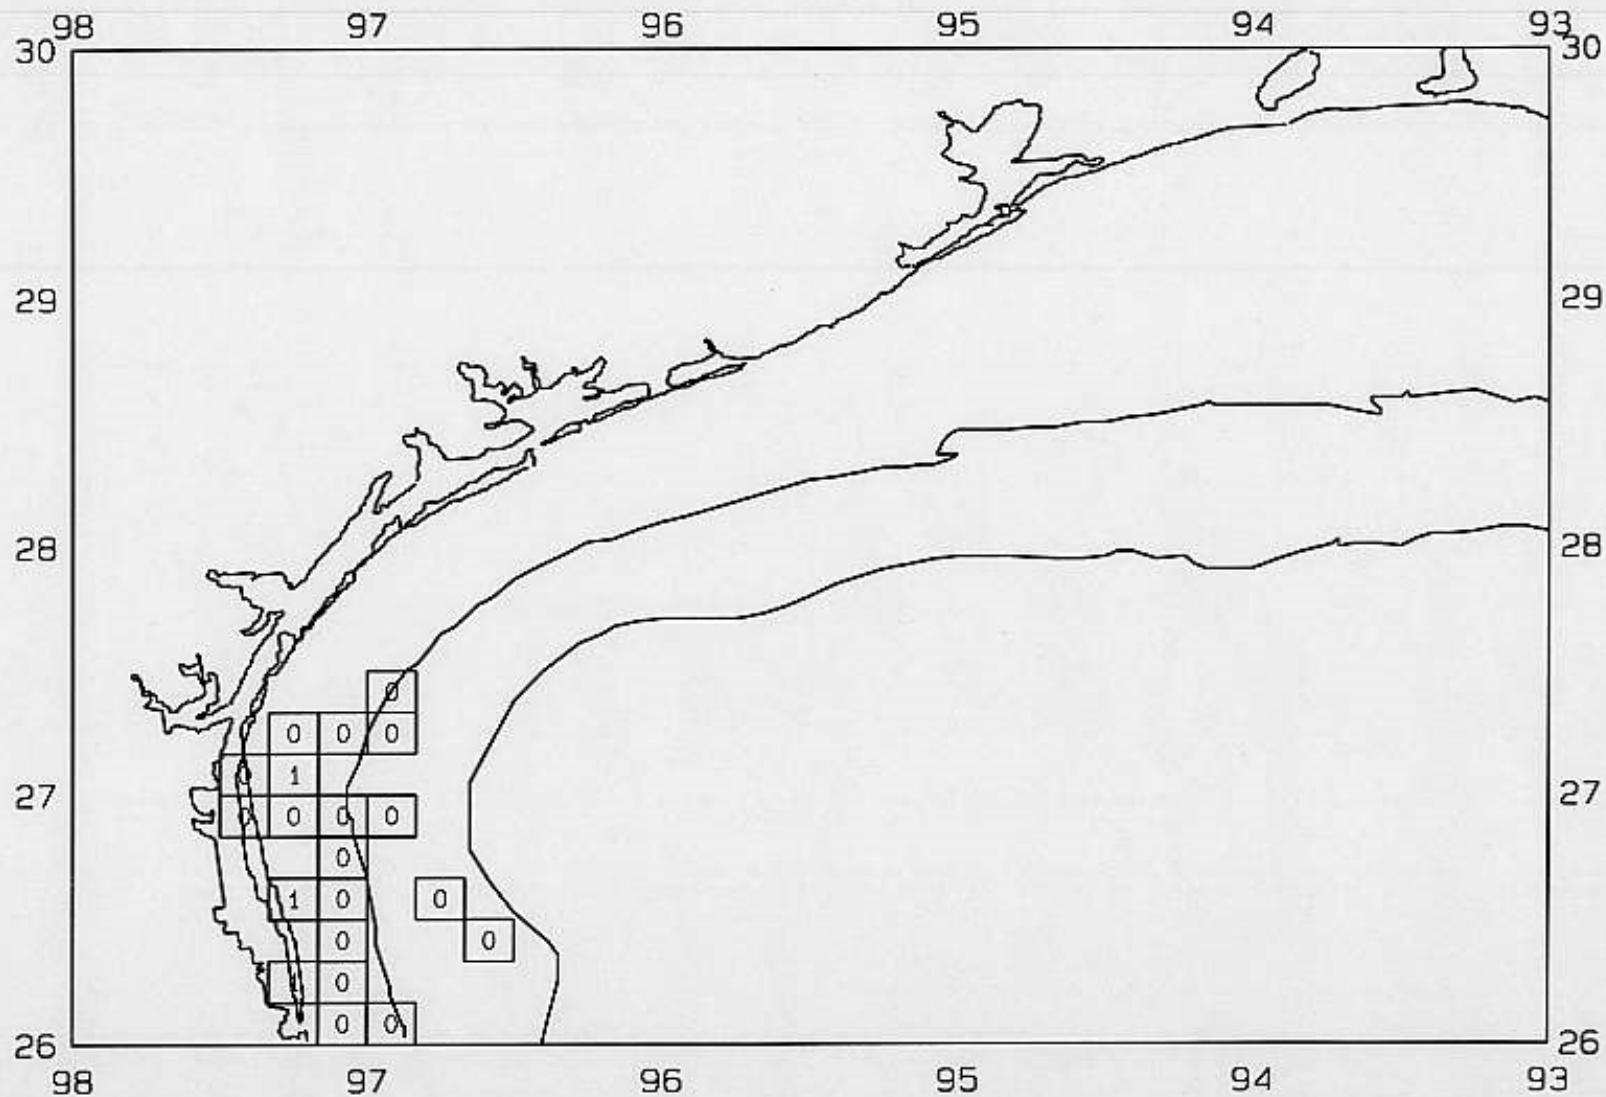

SEAMAP 2000

SAMPLING DATES FROM 06/20/00 TO 06/27/00

AVERAGE WHITE SHRIMP CATCH IN POUNDS/HOUR