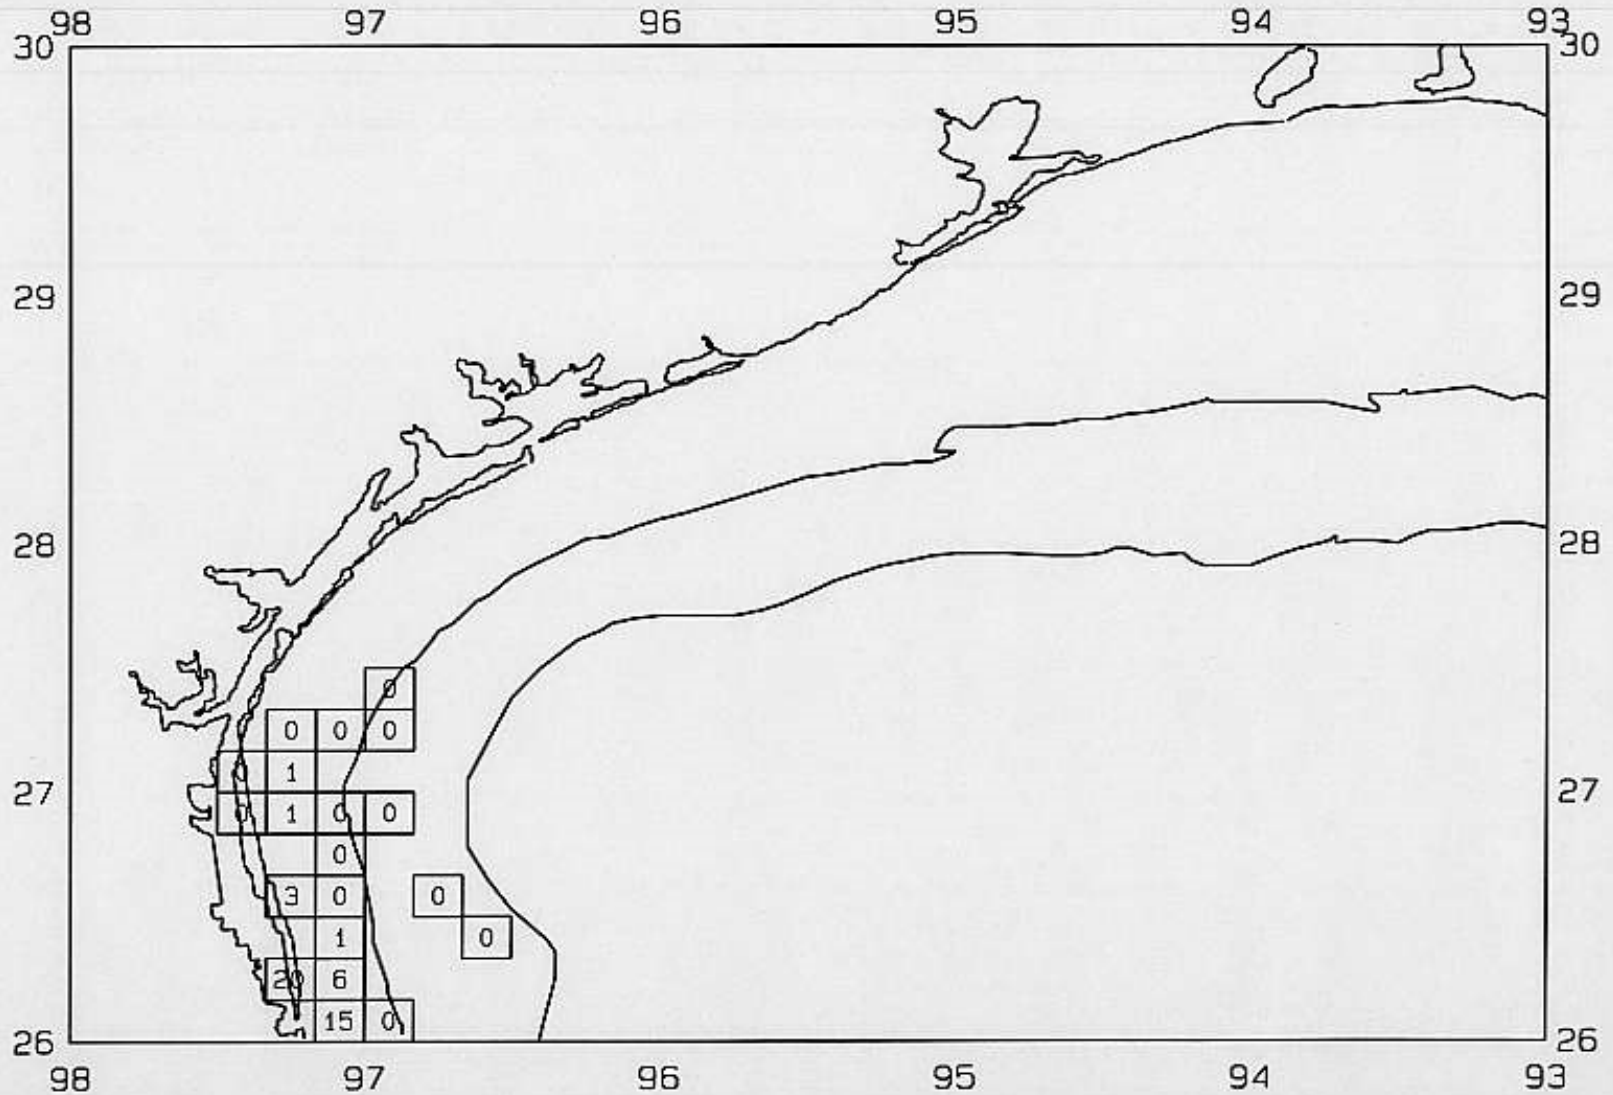

SEAMAP 2000

SAMPLING DATES FROM 06/20/00 TO 06/27/00

AVERAGE PINK SHRIMP CATCH IN POUNDS/HOUR