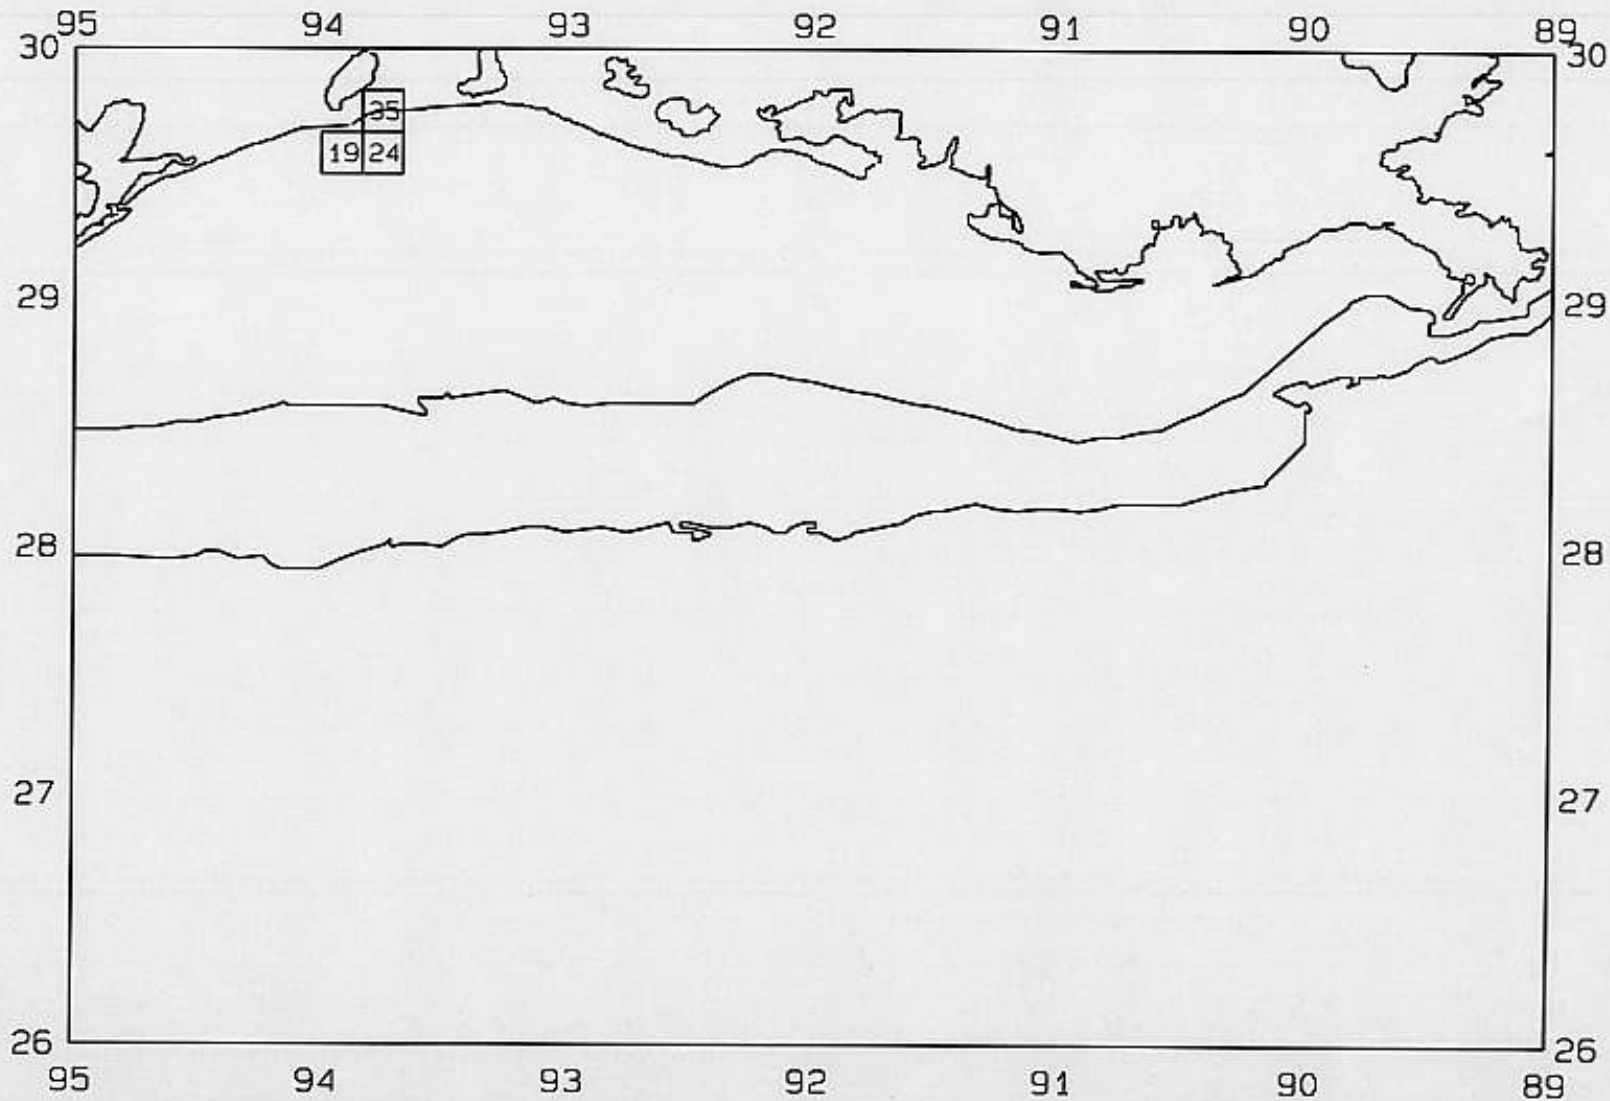

SEAMAP 2000

SAMPLING DATES FROM 06/19/00 TO 06/23/00

AVERAGE WHITE SHRIMP COUNT PER POUND