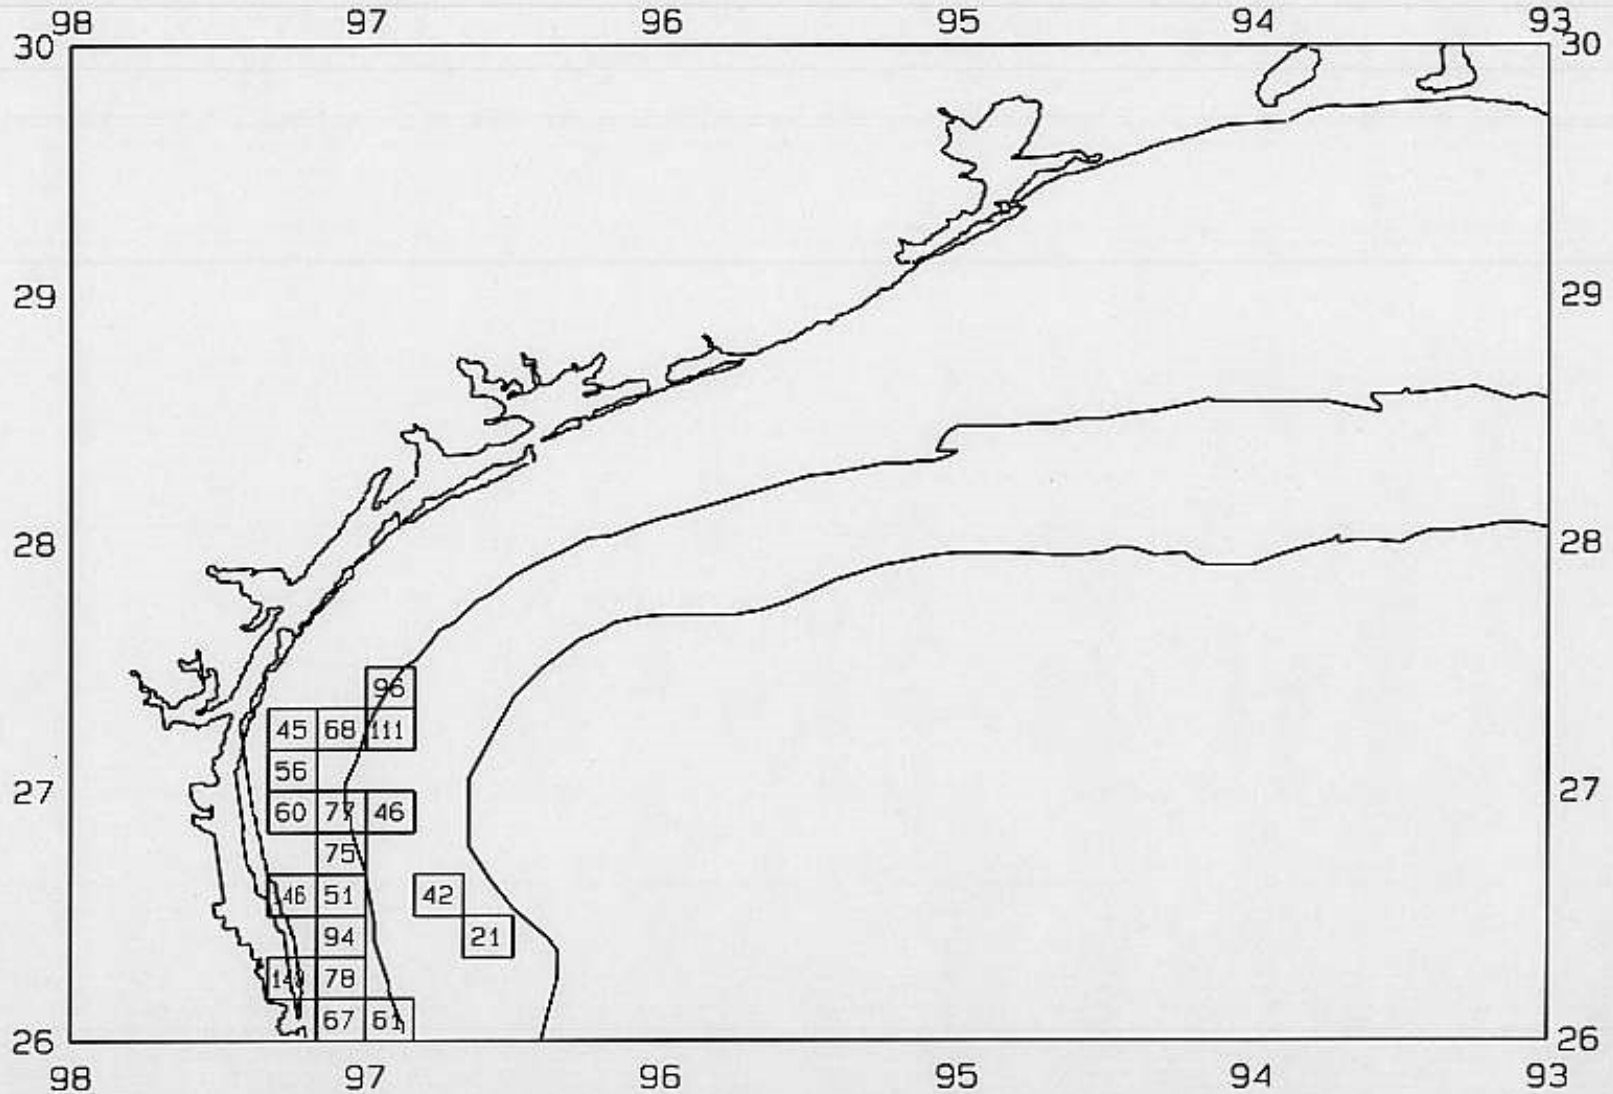

SEAMAP 2000

SAMPLING DATES FROM 06/20/00 TO 06/27/00

AVERAGE BROWN SHRIMP CATCH IN POUNDS/HOUR

SEAMAP 2000

SAMPLING DATES FROM 06/20/00 TO 06/27/00

AVERAGE BROWN SHRIMP COUNT PER POUND

SEAMAP 2000

SAMPLING DATES FROM 06/20/00 TO 06/27/00