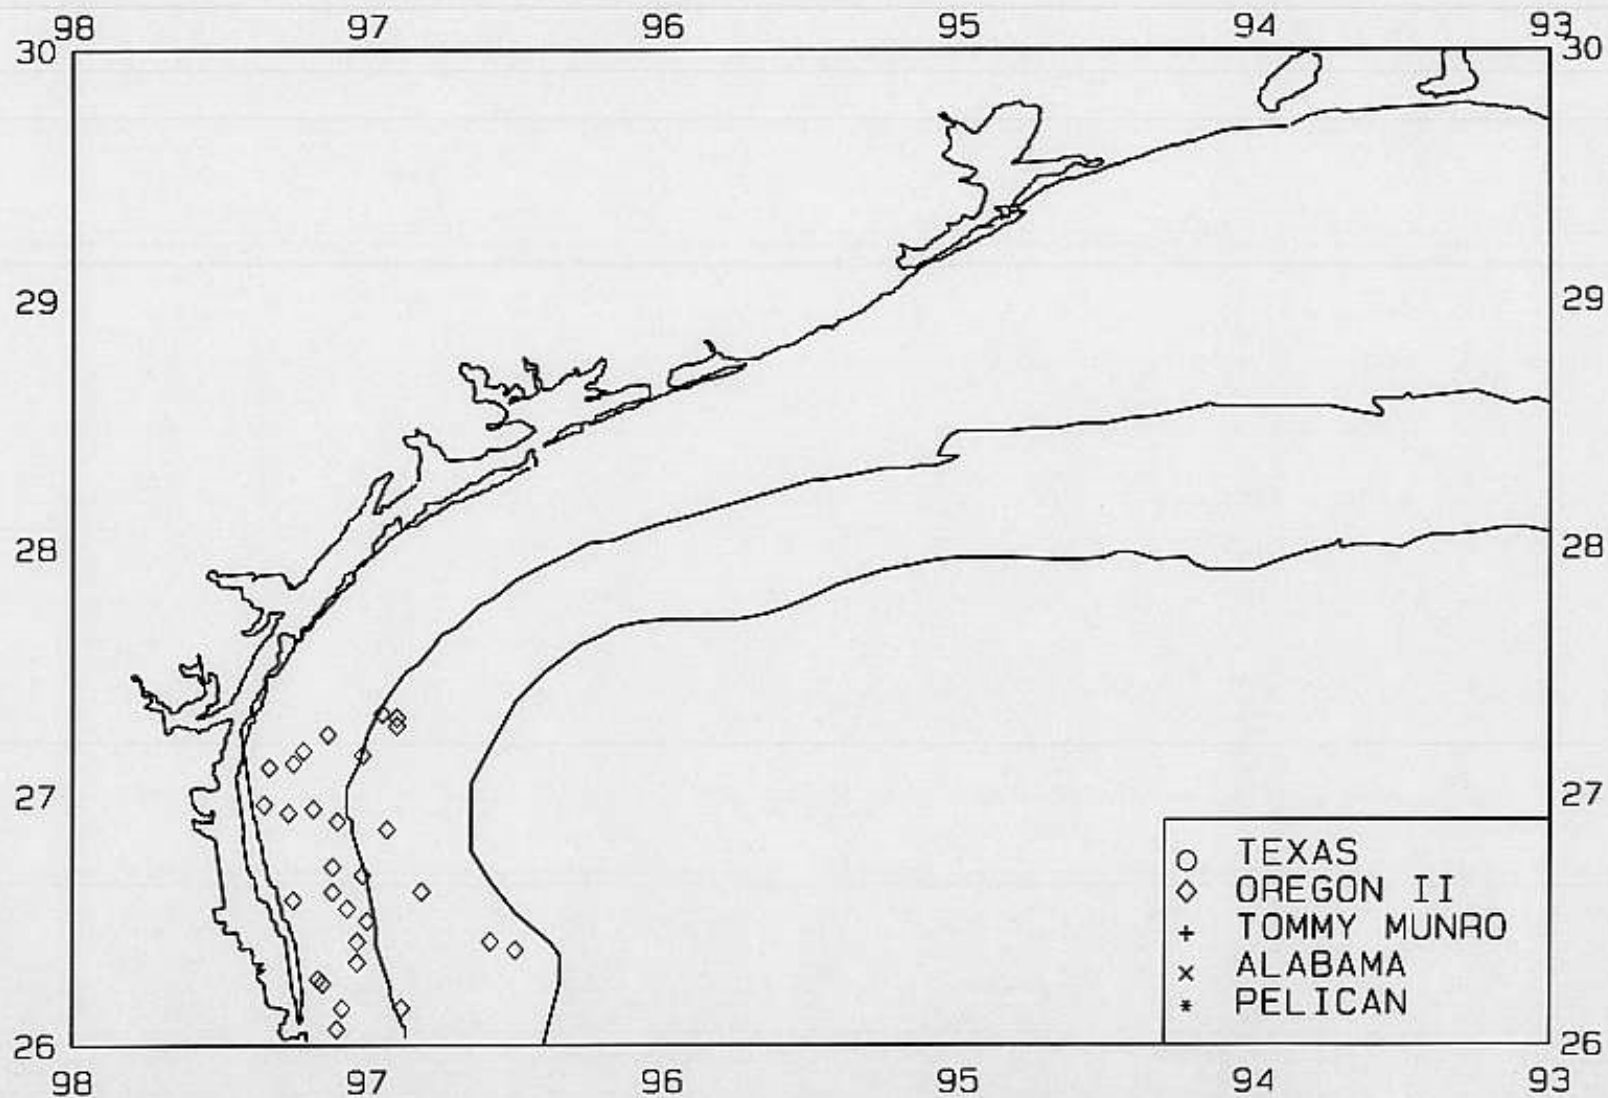

SEAMAP 2000

SAMPLING DATES FROM 06/19/00 TO 06/23/00

AVERAGE WHITE SHRIMP COUNT PER POUND

SEAMAP 2000

SAMPLING DATES FROM 06/19/00 TO 06/23/00

AVERAGE FINFISH CATCH IN POUNDS/HOUR/10

SEAMAP 2000

SAMPLING DATES FROM 06/20/00 TO 06/27/00