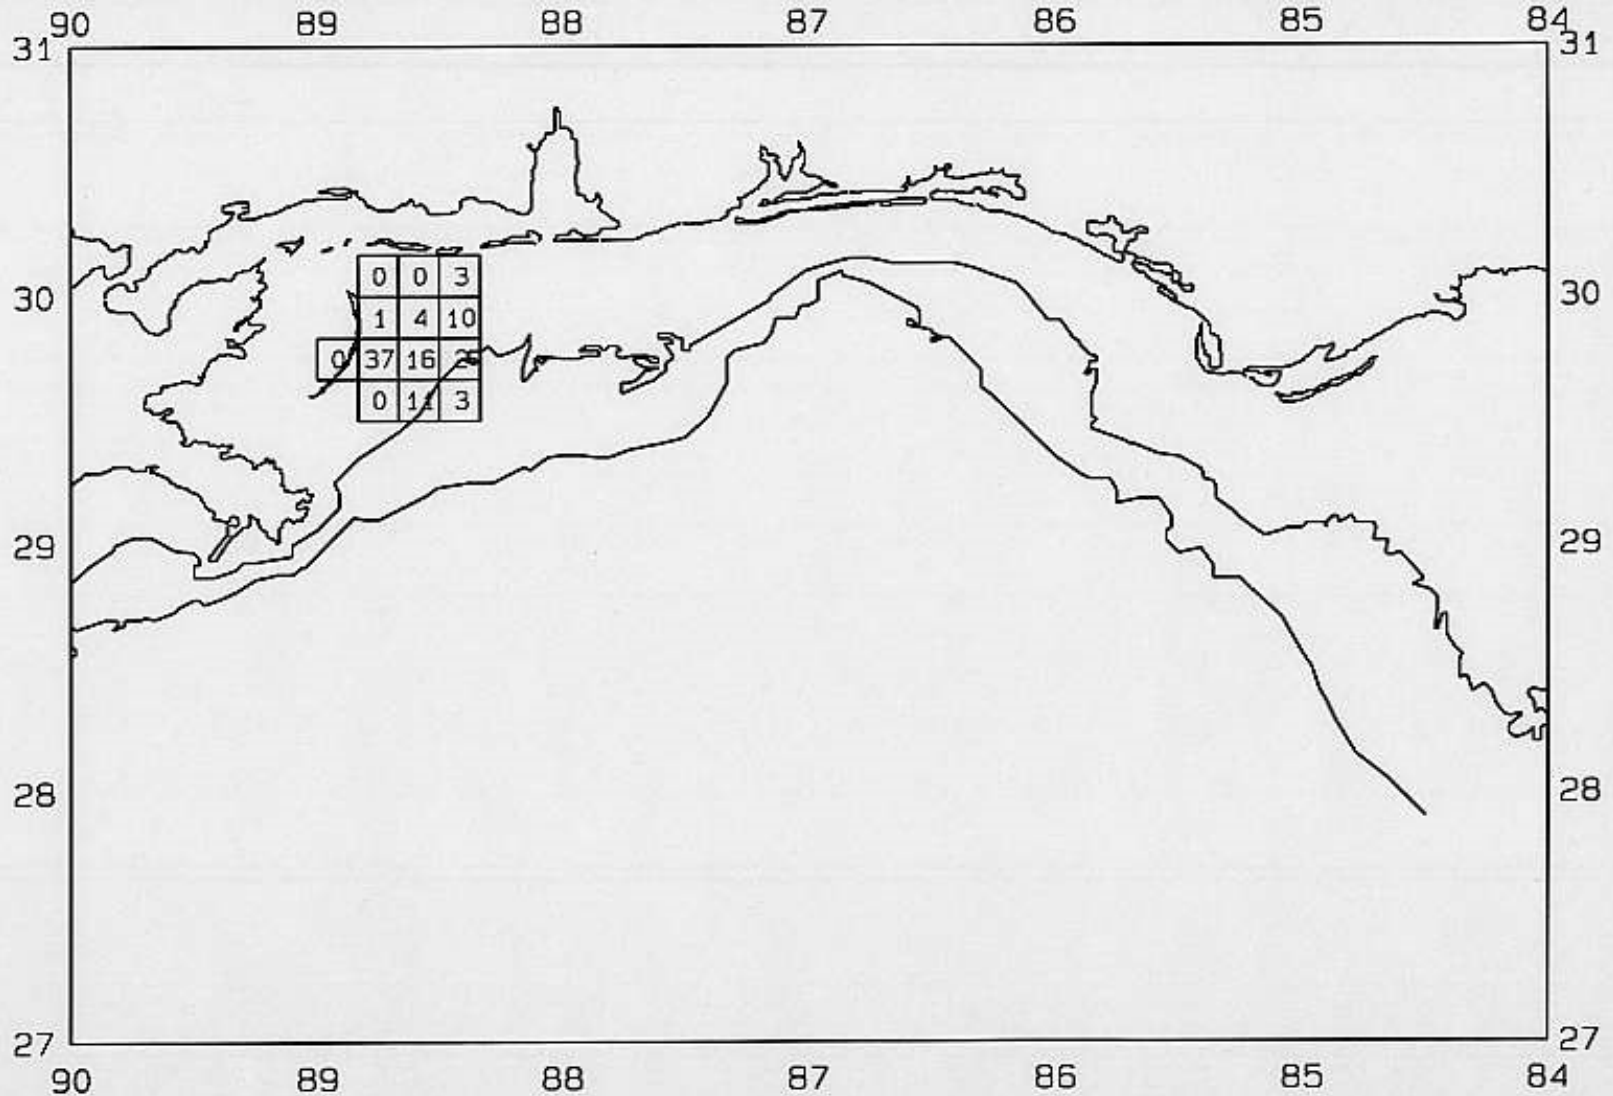

SEAMAP 2000

SAMPLING DATES FROM 06/24/00 TO 06/26/00

SEAMAP 2000

SAMPLING DATES FROM 06/24/00 TO 06/26/00

AVERAGE BROWN SHRIMP CATCH IN POUNDS/HOUR

SEAMAP 2000

SAMPLING DATES FROM 06/24/00 TO 06/26/00

AVERAGE BROWN SHRIMP COUNT PER POUND